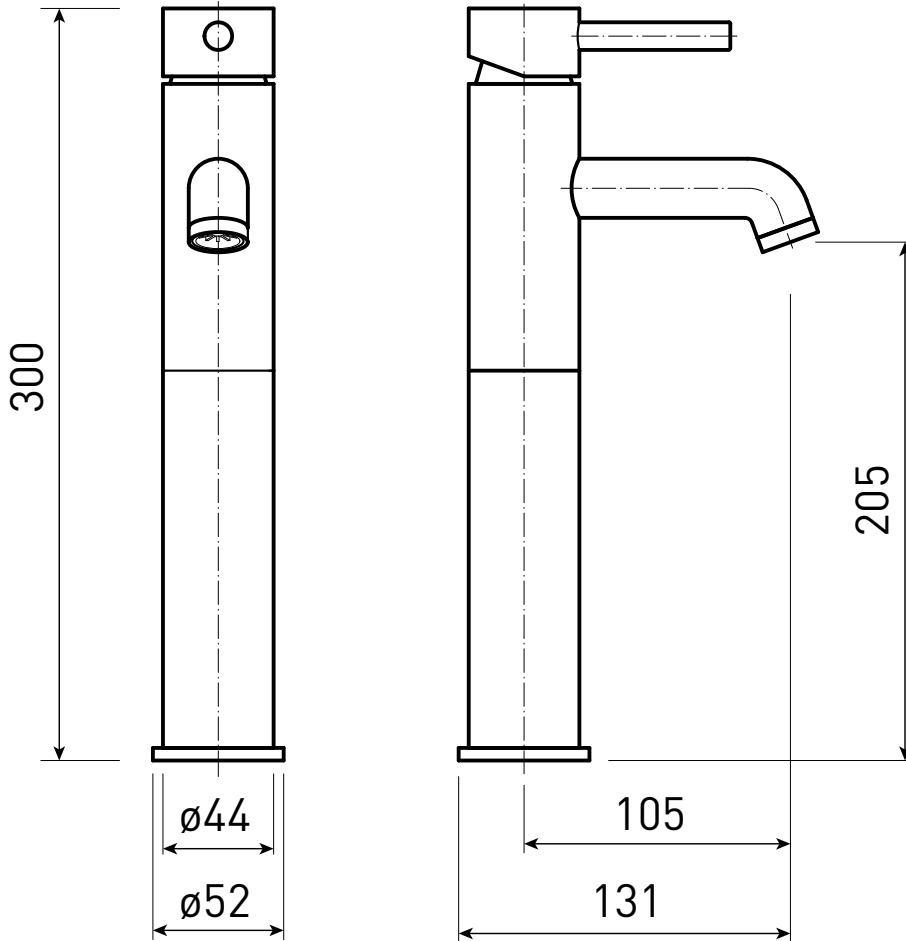

# Phoenix

DESIGNED FOR YOU

Technical Data Sheet

Range: Brassware  
 Type: AR Tall Basin Mono  
 Code: AR005  
 Version/Date: v3 08/17

Information:

0.2Bar(L/min)	0.5Bar(L/min)	1Bar(L/min)	2Bar(L/min)	3Bar(L/min)
5	7.7	10.5	14.2	17.4

Notes: Drawings may not be to scale. All dimensions in mm unless otherwise stated. Information correct at time of printing but subject to change at any time.