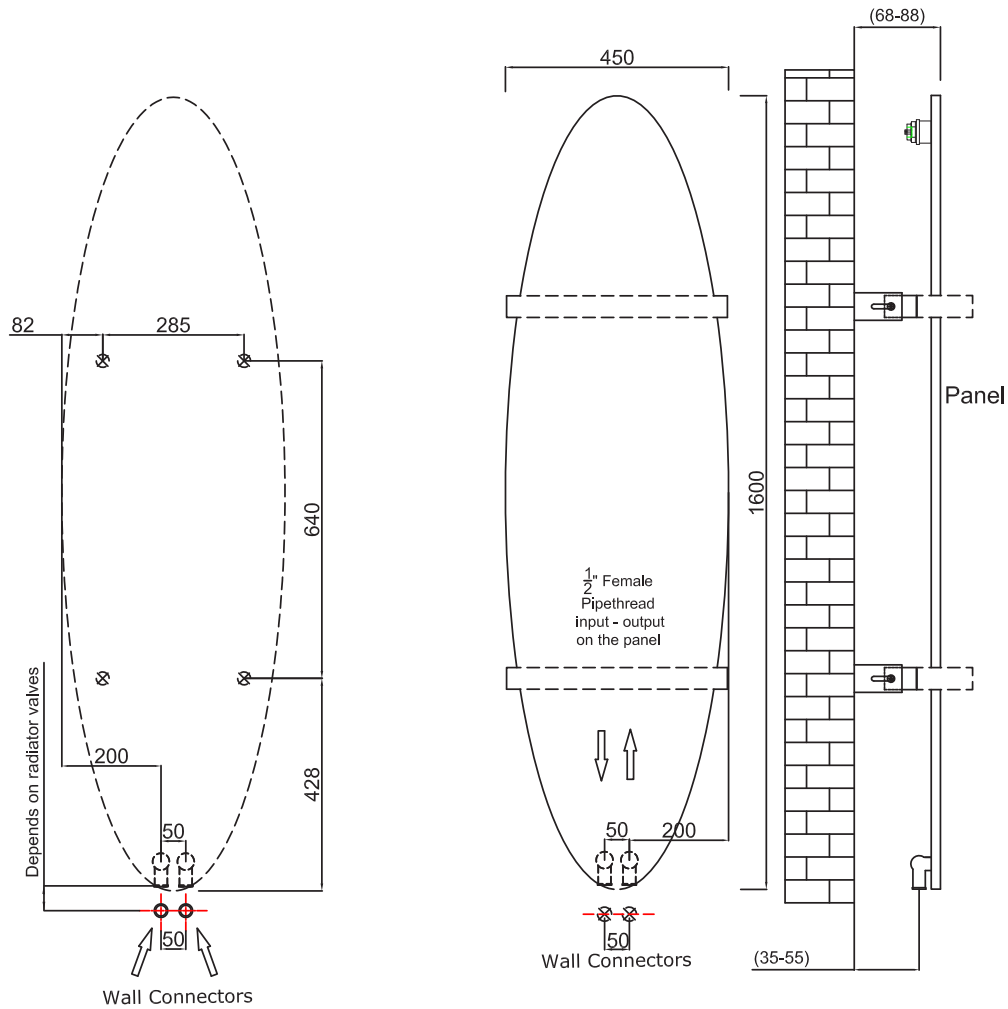

Phoenix

DESIGNED FOR YOU

Technical Data Sheet

Range: Radiators
 Type: Tavola
 Code: RA510 RA515
 Version/Date: v1 02/18

Determine the position of the product according to the water inlet - outlet dimensions stated in the figure.

Information:

Height	Width	Pipe Centres	Wall to Pipe Centres	Watts	BTU's	Code
1600	450	50	35-55	727	2480	RA510/RA515

Guarantee/Aftercare: During installation extra care must be taken to avoid damaging the fittings. We provide a guarantee against faulty manufacture or materials (excluding serviceable parts), providing they have been installed, cared for and used in accordance with our instructions and good plumbing practice. All products installed in a commercial environment carry a 12 month guarantee. We cannot be held responsible for the use of incorrect dimensions shown for first fix without the actual products on site. All dimensions stated are nominal and are subject to manufacturing tolerances.

Notes: Drawings may not be to scale. All dimensions in mm unless otherwise stated. Information correct at time of printing but subject to change at any time.