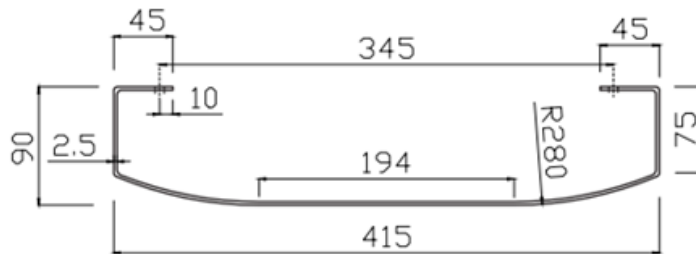

Phoenix

DESIGNED FOR YOU

Technical Data Sheet

Range:	Radiators
Type:	Black Towel Rail
Code:	HR010
Version/Date:	v1 03/18

Rear View

Information:

Finishes:

Guarantee/Aftercare: During installation extra care must be taken to avoid damaging the fittings. We provide a guarantee against faulty manufacture or materials (excluding serviceable parts), providing they have been installed, cared for and used in accordance with our instructions and good plumbing practice. All products installed in a commercial environment carry a 12 month guarantee. We cannot be held responsible for the use of incorrect dimensions shown for first fix without the actual products on site. All dimensions stated are nominal and are subject to manufacturing tolerances.

Notes: Drawings may not be to scale. All dimensions in mm unless otherwise stated. Information correct at time of printing but subject to change at any time.