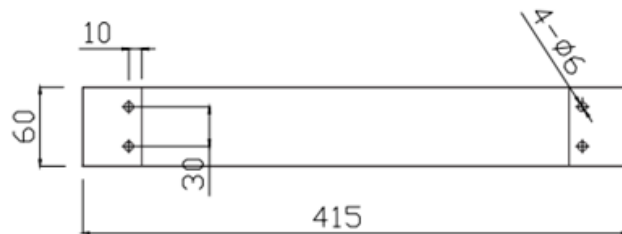

Phoenix

DESIGNED FOR YOU

Technical Data Sheet

Range:	Radiators
Type:	Black Towel Rail
Code:	HR010
Version/Date:	v1 03/18

Rear View

Information:

Finishes:

Guarantee/Aftercare: During installation extra care must be taken to avoid damaging the fittings. We provide a guarantee against faulty manufacture or materials (excluding serviceable parts), providing they have been installed, cared for and used in accordance with our instructions and good plumbing practice. All products installed in a commercial environment carry a 12 month guarantee. We cannot be held responsible for the use of incorrect dimensions shown for first fix without the actual products on site. All dimensions stated are nominal and are subject to manufacturing tolerances.

Notes: Drawings may not be to scale. All dimensions in mm unless otherwise stated. Information correct at time of printing but subject to change at any time.