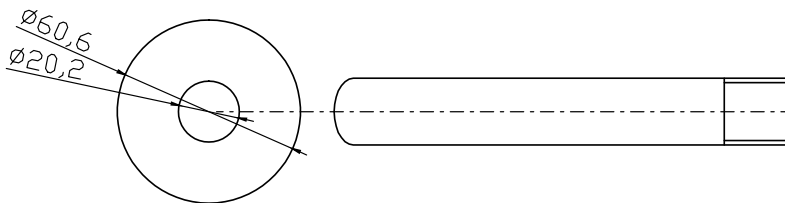

Phoenix

DESIGNED FOR YOU

Technical Data Sheet

Range:	Shower Heads
Type:	Modern Minimalistic Head & Wall Arm
Code:	SH062
Version/Date:	v1 03/18

Information:

Finishes:

Chrome

Guarantee/Aftercare: During installation extra care must be taken to avoid damaging the fittings. We provide a guarantee against faulty manufacture or materials (excluding serviceable parts), providing they have been installed, cared for and used in accordance with our instructions and good plumbing practice.

Notes: Drawings may not be to scale. All dimensions in mm unless otherwise stated. Information correct at time of printing but subject to change at any time.