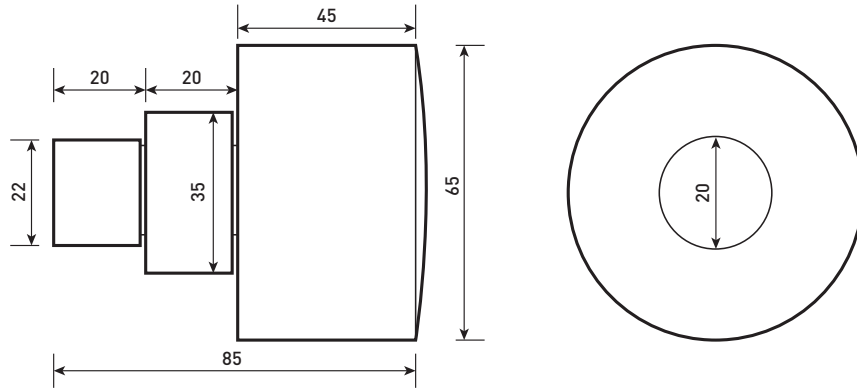

Phoenix

DESIGNED FOR YOU

Technical Data Sheet

Range:	Shower Heads
Type:	Modern Minimalistic Head & Wall Arm
Code:	SH062
Version/Date:	v1 03/18

Information:

Finishes:

Chrome

Guarantee/Aftercare: During installation extra care must be taken to avoid damaging the fittings. We provide a guarantee against faulty manufacture or materials (excluding serviceable parts), providing they have been installed, cared for and used in accordance with our instructions and good plumbing practice.

Notes: Drawings may not be to scale. All dimensions in mm unless otherwise stated. Information correct at time of printing but subject to change at any time.