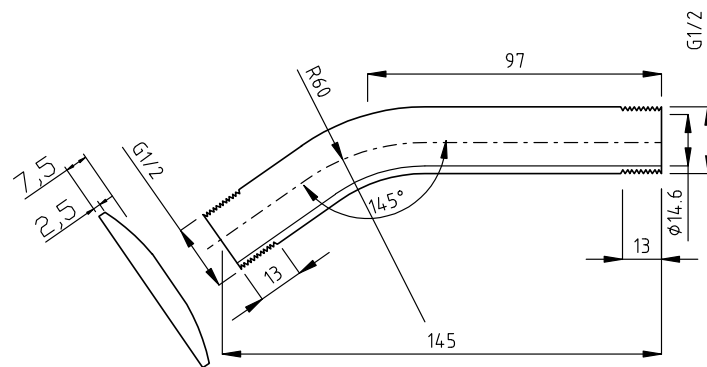

Phoenix

DESIGNED FOR YOU

Technical Data Sheet

Range:	Shower Heads
Type:	Modern Minimalistic Head & Wall Arm
Code:	SH062
Version/Date:	v1 03/18

Information:

Finishes:

Chrome

Guarantee/Aftercare: During installation extra care must be taken to avoid damaging the fittings. We provide a guarantee against faulty manufacture or materials (excluding serviceable parts), providing they have been installed, cared for and used in accordance with our instructions and good plumbing practice.

Notes: Drawings may not be to scale. All dimensions in mm unless otherwise stated. Information correct at time of printing but subject to change at any time.