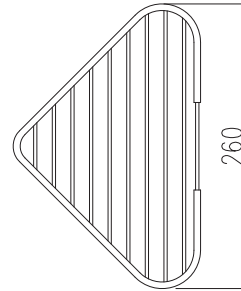

Phoenix

DESIGNED FOR YOU

Technical Data Sheet

Range: Accessories

Type: Cestino Baskets

Code: WBA009 010 011 013

Version/Date: v2 03/18

WBA011

Information:
Brass

Finishes:

Chrome

Guarantee/Aftercare: During installation extra care must be taken to avoid damaging the fittings. We provide a guarantee against faulty manufacture or materials (excluding serviceable parts), providing they have been installed, cared for and used in accordance with our instructions and good plumbing practice.

Phoenix Whirlpools Ltd. Unit 8, Leeds 27 Industrial Estate, Bruntcliffe Ave. Morley, Leeds LS27 0LL

Tel: (Sales) +44 (0)113 2012260 Fax: +44 (0)113 2012268 Email: sales@phoenix-uk.co.uk Web: www.phoenix-uk.co.uk

Notes: Drawings may not be to scale. All dimensions in mm unless otherwise stated. Information correct at time of printing but subject to change at any time.