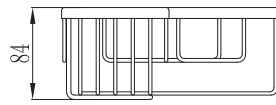

Phoenix

DESIGNED FOR YOU

Technical Data Sheet

Range: Accessories

Type: Cestino Baskets

Code: WBA009 010 011 013

Version/Date: v2 03/18

WBA009