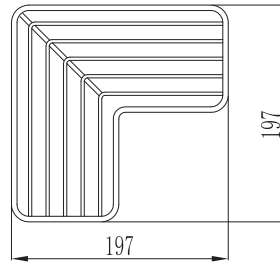

Phoenix

DESIGNED FOR YOU

Technical Data Sheet

Range: Accessories

Type: Cestino Baskets

Code: WBA009 010 011 013

Version/Date: v2 03/18

WBA009

Notes: Drawings may not be to scale. All dimensions in mm unless otherwise stated. Information correct at time of printing but subject to change at any time.