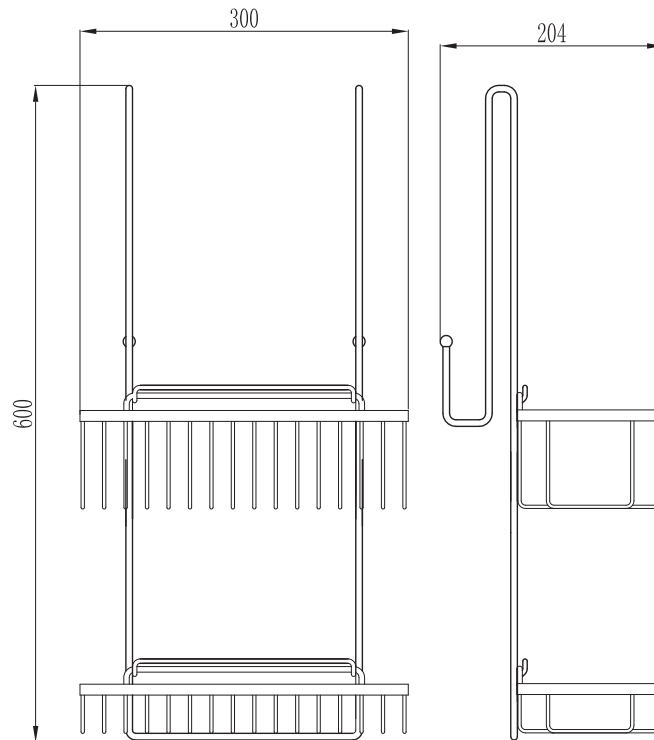

Phoenix

DESIGNED FOR YOU

Technical Data Sheet

Range: Accessories

Type: Cestino Baskets

Code: WBA009 010 011 013

Version/Date: v2 03/18

WBA013

Information:
Brass

Finishes:

Chrome

Guarantee/Aftercare: During installation extra care must be taken to avoid damaging the fittings. We provide a guarantee against faulty manufacture or materials (excluding serviceable parts), providing they have been installed, cared for and used in accordance with our instructions and good plumbing practice.

Phoenix Whirlpools Ltd. Unit 8, Leeds 27 Industrial Estate, Bruntcliffe Ave. Morley, Leeds LS27 0LL

Tel: (Sales) +44 (0)113 2012260 Fax: +44 (0)113 2012268 Email: sales@phoenix-uk.co.uk Web: www.phoenix-uk.co.uk

Notes: Drawings may not be to scale. All dimensions in mm unless otherwise stated. Information correct at time of printing but subject to change at any time.