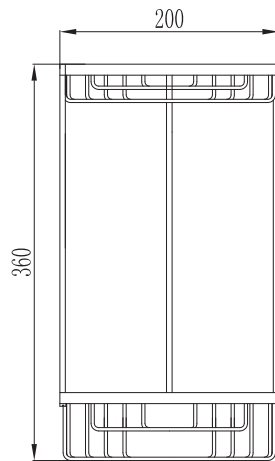

Phoenix

DESIGNED FOR YOU

Technical Data Sheet

Range: Accessories

Type: Cestino Baskets

Code: WBA009 010 011 013

Version/Date: v2 03/18

WBA009

Notes: Drawings may not be to scale. All dimensions in mm unless otherwise stated. Information correct at time of printing but subject to change at any time.