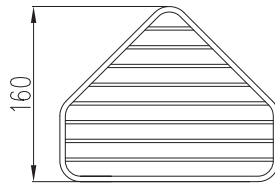

Phoenix

DESIGNED FOR YOU

Technical Data Sheet

Range: Accessories

Type: Cestino Baskets

Code: WBA009 010 011 013

Version/Date: v2 03/18

WBA009

Notes: Drawings may not be to scale. All dimensions in mm unless otherwise stated. Information correct at time of printing but subject to change at any time.