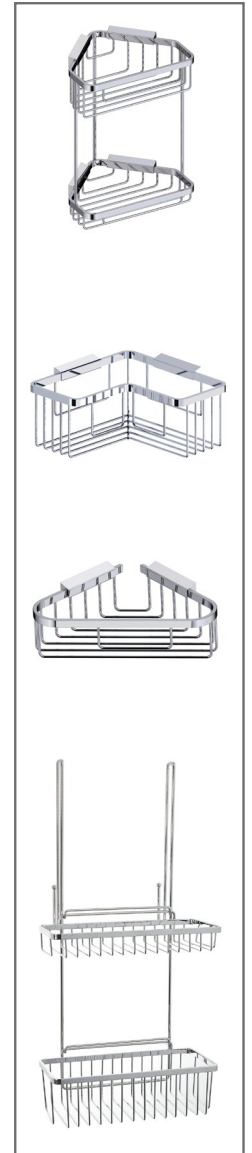

Information:
Brass

Finishes:

Chrome

Guarantee/Aftercare: During installation extra care must be taken to avoid damaging the fittings. We provide a guarantee against faulty manufacture or materials (excluding serviceable parts), providing they have been installed, cared for and used in accordance with our instructions and good plumbing practice.

Phoenix Whirlpools Ltd. Unit 8, Leeds 27 Industrial Estate, Bruntcliffe Ave. Morley, Leeds LS27 0LL

Tel: (Sales) +44 (0)113 2012260 Fax: +44 (0)113 2012268 Email: sales@phoenix-uk.co.uk Web: www.phoenix-uk.co.uk

Notes: Drawings may not be to scale. All dimensions in mm unless otherwise stated. Information correct at time of printing but subject to change at any time.