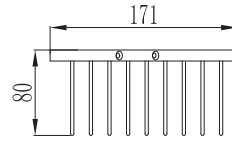

Phoenix

DESIGNED FOR YOU

Technical Data Sheet

Range: Accessories

Type: Cestino Baskets

Code: WBA009 010 011 013

Version/Date: v2 03/18

WBA011

Information:
Brass

Finishes:

Chrome

Guarantee/Aftercare: During installation extra care must be taken to avoid damaging the fittings. We provide a guarantee against faulty manufacture or materials (excluding serviceable parts), providing they have been installed, cared for and used in accordance with our instructions and good plumbing practice.

Phoenix Whirlpools Ltd. Unit 8, Leeds 27 Industrial Estate, Bruntcliffe Ave. Morley, Leeds LS27 0LL

Tel: (Sales) +44 (0)113 2012260 Fax: +44 (0)113 2012268 Email: sales@phoenix-uk.co.uk Web: www.phoenix-uk.co.uk

Notes: Drawings may not be to scale. All dimensions in mm unless otherwise stated. Information correct at time of printing but subject to change at any time.