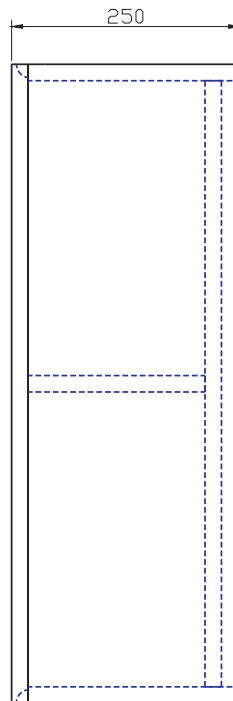

Phoenix

DESIGNED FOR YOU

Technical Data Sheet

Range: Furniture

Type: Fonte Semi Column

Code: UN172 UN173 UN174

Version/Date: v1 12/17

Information:
Universal design
Soft close door

Notes: Drawings may not be to scale. All dimensions in mm unless otherwise stated. Information correct at time of printing but subject to change at any time.