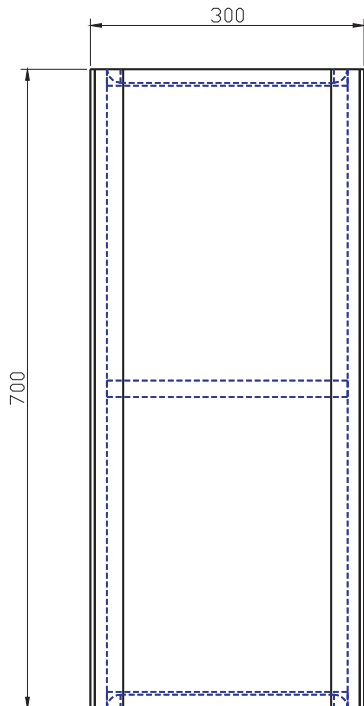

Phoenix

DESIGNED FOR YOU

Technical Data Sheet

Range: Furniture

Type: Fonte Semi Column

Code: UN172 UN173 UN174

Version/Date: v1 12/17

Information:
Universal design
Soft close door

Notes: Drawings may not be to scale. All dimensions in mm unless otherwise stated. Information correct at time of printing but subject to change at any time.