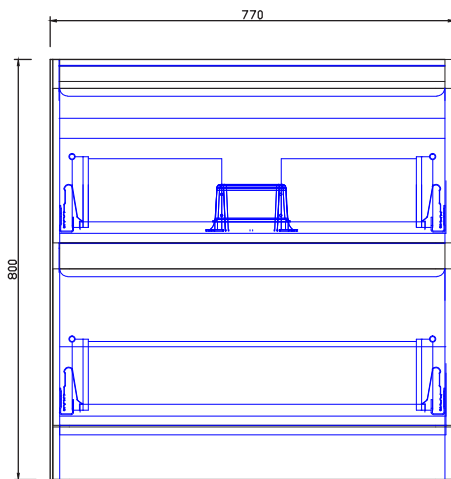

Phoenix

DESIGNED FOR YOU

Technical Data Sheet

Range: Furniture

Type: Fonte Floor Mounted Units - 80

Code: FU555 FU565 FU575

Version/Date: v1 12/17

Information:

Notes: Drawings may not be to scale. All dimensions in mm unless otherwise stated. Information correct at time of printing but subject to change at any time.