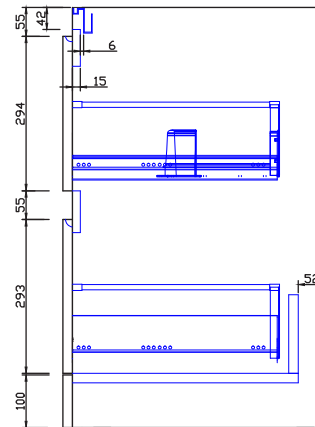

Phoenix

DESIGNED FOR YOU

Technical Data Sheet

Range: Furniture

Type: Fonte Floor Mounted Units - 80

Code: FU555 FU565 FU575

Version/Date: v1 12/17

Information:

Notes: Drawings may not be to scale. All dimensions in mm unless otherwise stated. Information correct at time of printing but subject to change at any time.