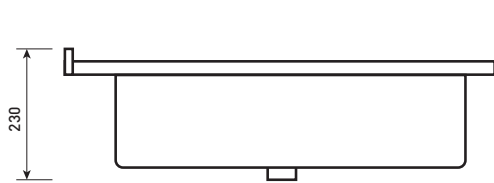

Phoenix

DESIGNED FOR YOU

Technical Data Sheet

Range: Furniture

Type: Fonte Floor Mounted Units - 80

Code: FU555 FU565 FU575

Version/Date: v1 12/17

Information:

Notes: Drawings may not be to scale. All dimensions in mm unless otherwise stated. Information correct at time of printing but subject to change at any time.