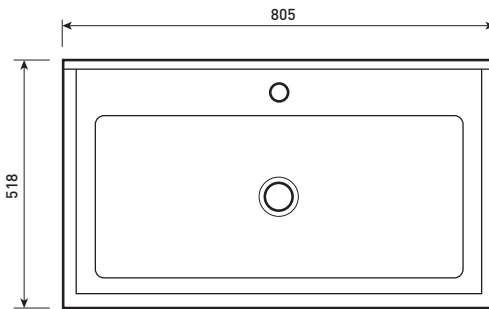

Phoenix

DESIGNED FOR YOU

Technical Data Sheet

Range: Furniture

Type: Fonte Floor Mounted Units - 80

Code: FU555 FU565 FU575

Version/Date: v1 12/17

Information:

Notes: Drawings may not be to scale. All dimensions in mm unless otherwise stated. Information correct at time of printing but subject to change at any time.