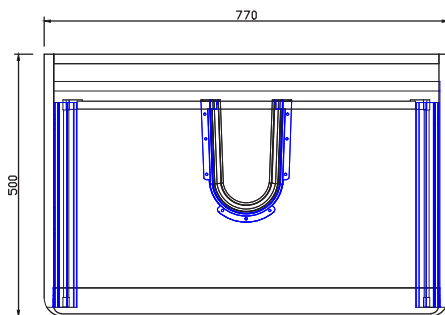

Phoenix

DESIGNED FOR YOU

Technical Data Sheet

Range: Furniture

Type: Fonte Floor Mounted Units - 80

Code: FU555 FU565 FU575

Version/Date: v1 12/17

Information:

Notes: Drawings may not be to scale. All dimensions in mm unless otherwise stated. Information correct at time of printing but subject to change at any time.