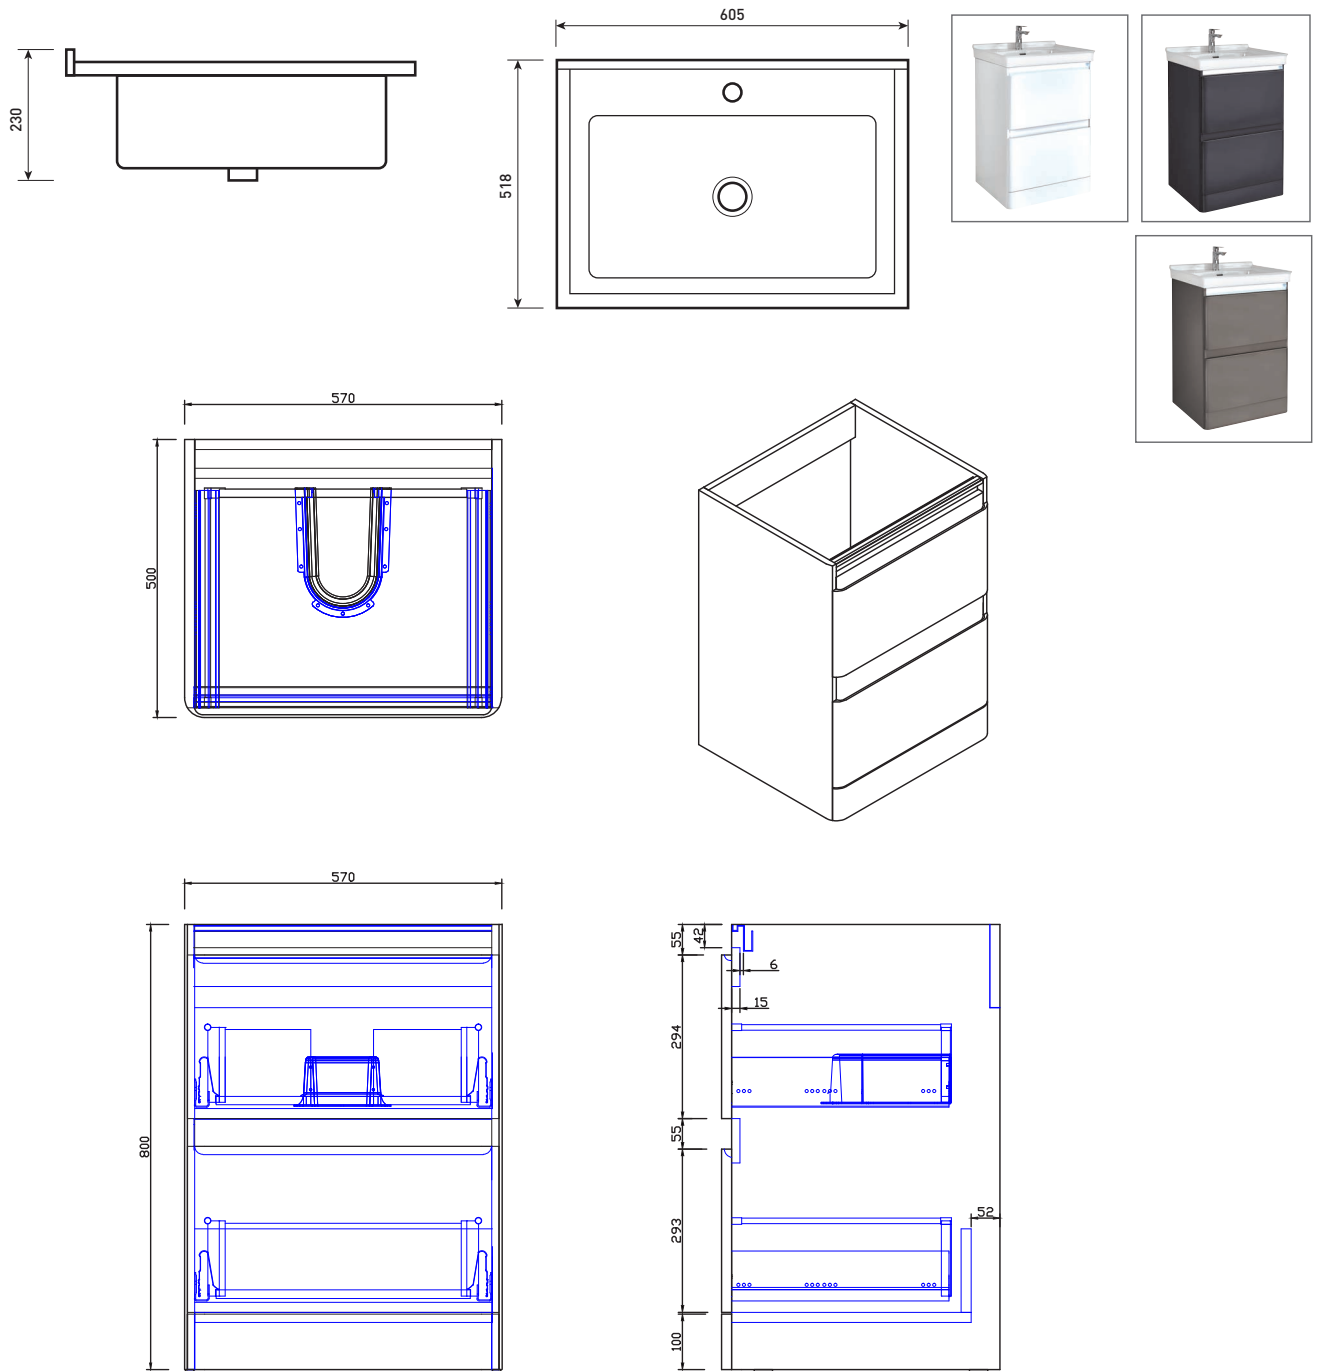

Phoenix

DESIGNED FOR YOU

Technical Data Sheet

Range: Furniture

Type: Fonte Floor Mounted Units - 60

Code: FU554 FU564 FU574

Version/Date: v1 12/17

Information: