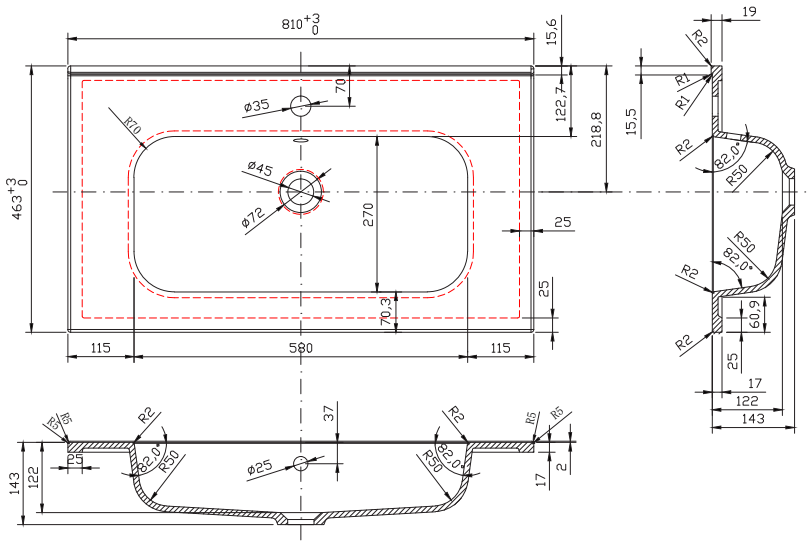

Phoenix

DESIGNED FOR YOU

Technical Data Sheet

Range: Furniture - Secelta

Type: 80 Wall Unit & Basin/Top

Code: FUxxx

Version/Date: v1 01/18

Finishes:

SIDE WHITE	FRONT MATT GREY	SIDE BARDOLINO OAK	FRONT MATT GREY	SIDE DARK OAK	FRONT MATT GREY
SIDE WHITE	FRONT CASHMERE	SIDE BARDOLINO OAK	FRONT CASHMERE	SIDE DARK OAK	FRONT CASHMERE
SIDE WHITE	FRONT WHITE	SIDE BARDOLINO OAK	FRONT WHITE	SIDE DARK OAK	FRONT WHITE

Information:

- Soft close metal drawer
- Chrome on brass handle
- Multiple colour options

Guarantee/Aftercare: During installation extra care must be taken to avoid damaging the fittings. We provide a guarantee against faulty manufacture or materials (excluding serviceable parts), providing they have been installed, cared for and used in accordance with our instructions and good plumbing practice.

Phoenix Whirlpools Ltd. Unit 8, Leeds 27 Industrial Estate, Bruntcliffe Ave. Morley, Leeds LS27 0LL

Tel: (Sales) +44 (0)113 2012260 Fax: +44 (0)113 2012268 Email: sales@phoenix-uk.co.uk Web: www.phoenix-uk.co.uk

Notes: Drawings may not be to scale. All dimensions in mm unless otherwise stated. Information correct at time of printing but subject to change at any time.