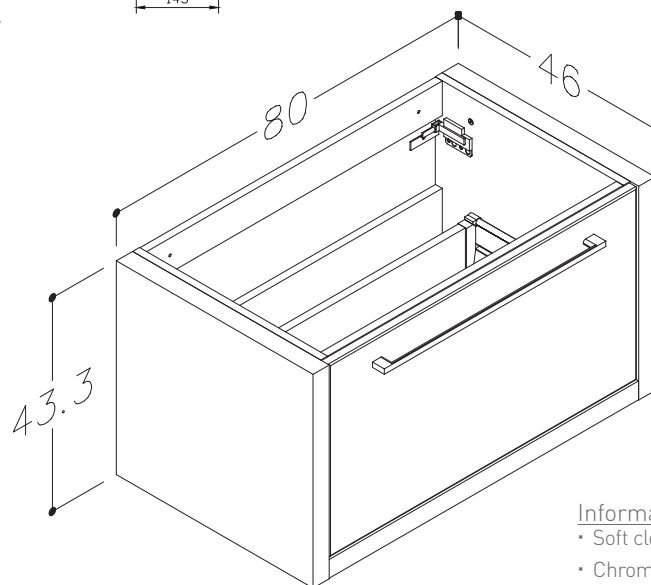

Phoenix

DESIGNED FOR YOU

Technical Data Sheet

Range: Furniture - Secelta

Type: 80 Wall Unit & Basin/Top

Code: FUxxx

Version/Date: v1 01/18

Finishes:

SIDE WHITE	FRONT MATT GREY	SIDE BARDOLINO OAK	FRONT MATT GREY	SIDE DARK OAK	FRONT MATT GREY
SIDE WHITE	FRONT CASHMERE	SIDE BARDOLINO OAK	FRONT CASHMERE	SIDE DARK OAK	FRONT CASHMERE
SIDE WHITE	FRONT WHITE	SIDE BARDOLINO OAK	FRONT WHITE	SIDE DARK OAK	FRONT WHITE

Information:

- Soft close metal drawer
- Chrome on brass handle
- Multiple colour options

Guarantee/Aftercare: During installation extra care must be taken to avoid damaging the fittings. We provide a guarantee against faulty manufacture or materials (excluding serviceable parts), providing they have been installed, cared for and used in accordance with our instructions and good plumbing practice.

Phoenix Whirlpools Ltd. Unit 8, Leeds 27 Industrial Estate, Bruntcliffe Ave. Morley, Leeds LS27 0LL

Tel: (Sales) +44 (0)113 2012260 Fax: +44 (0)113 2012268 Email: sales@phoenix-uk.co.uk Web: www.phoenix-uk.co.uk

Notes: Drawings may not be to scale. All dimensions in mm unless otherwise stated. Information correct at time of printing but subject to change at any time.