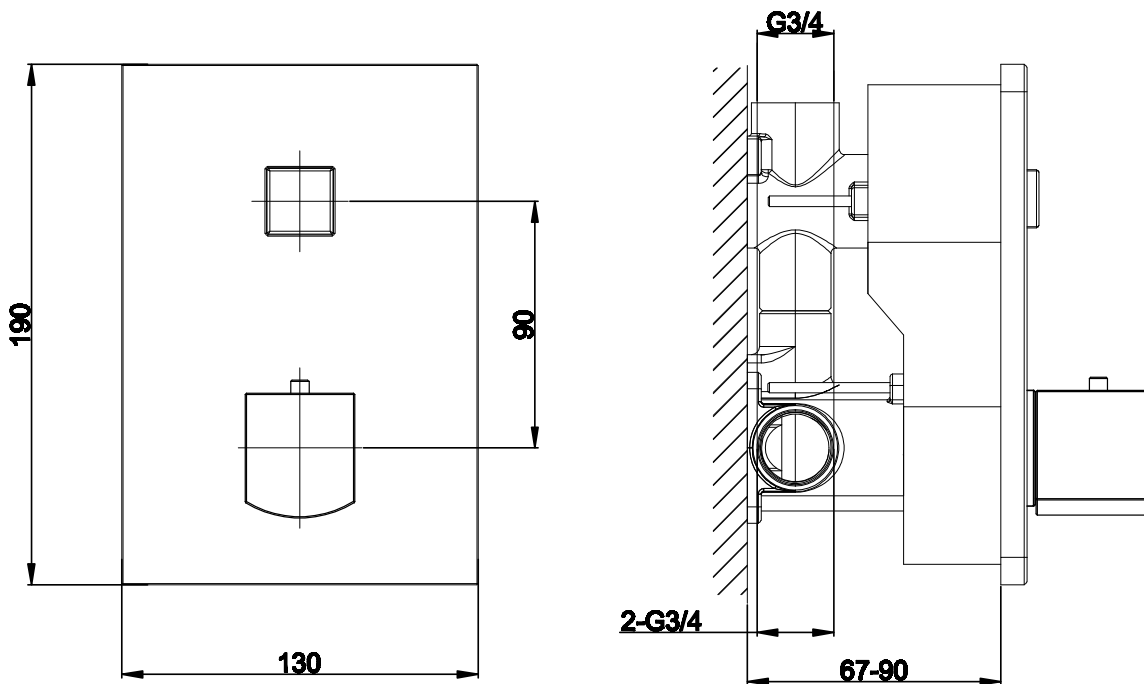

# Phoenix

DESIGNED FOR YOU

Technical Data Sheet

Range: Showering Solutions

Type: Touch Taio - Single Function Thermostatic

Code: SV121

Version/Date: v1 01/17

#### Information:

High Pressure

Installer Note:

Please be aware that if this valve is being installed with a pump, a negative head version is required to ensure the flow switches detect the valve being turned on.

FLOW RATE CURVES SV121, SV122, SV123, SV131, SV132, SV133

Finishes:

Chrome

Phoenix Whirlpools Ltd. Unit 8, Leeds 27 Industrial Estate, Bruntcliffe Ave. Morley, Leeds LS27 0LL

Tel: (Sales) +44 (0)113 201 2260 Fax: +44 (0)113 201 2268 Email: sales@phoenix-uk.co.uk Web: www.phoenix-uk.co.uk

Notes: Drawings may not be to scale. All dimensions in mm unless otherwise stated. Information correct at time of printing but subject to change at any time.