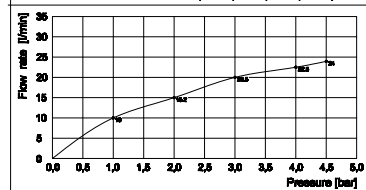

Information:

High Pressure

Installer Note:

Please be aware that if this valve is being installed with a pump, a negative head version is required to ensure the flow switches detect the valve being turned on.

Guarantee/Aftercare: During installation extra care must be taken to avoid damaging the fittings. We provide a guarantee against faulty manufacture or materials (excluding serviceable parts), providing they have been installed, cared for and used in accordance with our instructions and good plumbing practice. We recommend that all brassware is installed to allow access to serviceable parts as we cannot accept responsibility in the event that access is required.

FLOW RATE CURVES SV121, SV122, SV123, SV131, SV132, SV133