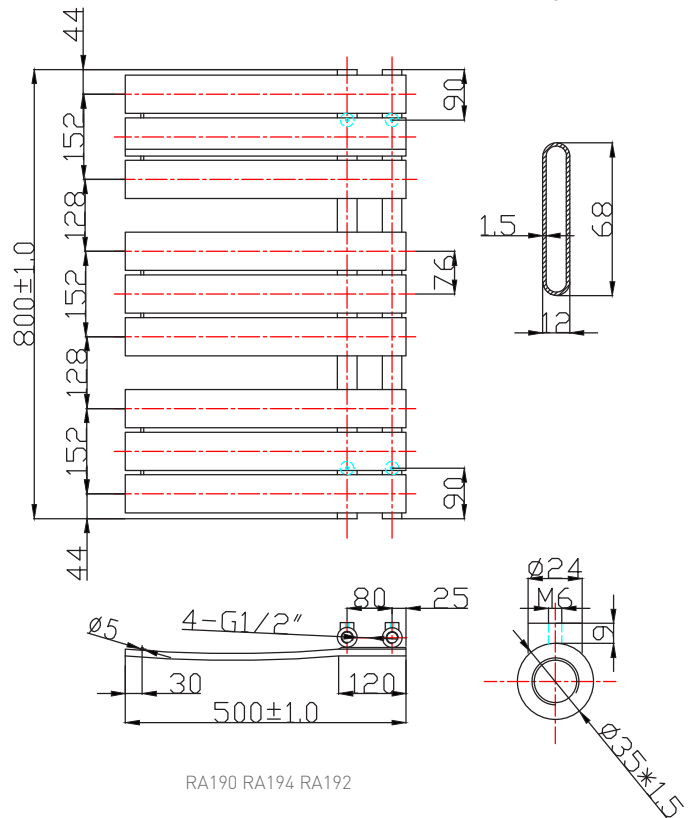

Phoenix

DESIGNED FOR YOU

Technical Data Sheet

Range: Radiators

Type: Carla Curved

Code: RA190 RA191 RA192 RA193 RA194 RA195

Version/Date: v2 03/17

1200 x 500 Image Shown

Notes: Drawings may not be to scale. All dimensions in mm unless otherwise stated. Information correct at time of printing but subject to change at any time.