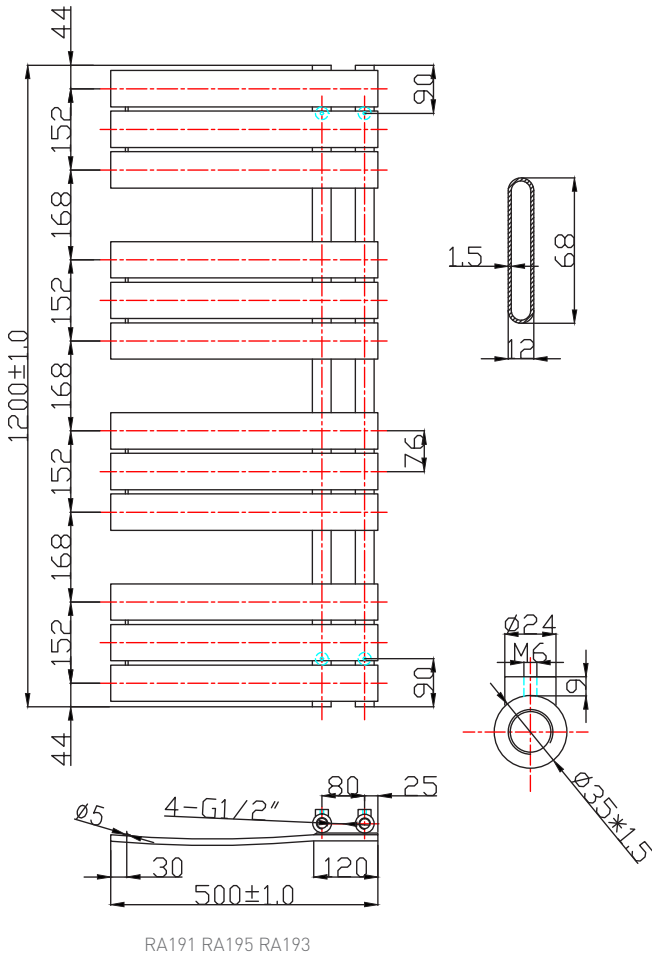

Phoenix

DESIGNED FOR YOU

Technical Data Sheet

Range: Radiators

Type: Carla Curved

Code: RA190 RA191 RA192 RA193 RA194 RA195

Version/Date: v2 03/17

1200 x 500 Image Shown

Notes: Drawings may not be to scale. All dimensions in mm unless otherwise stated. Information correct at time of printing but subject to change at any time.