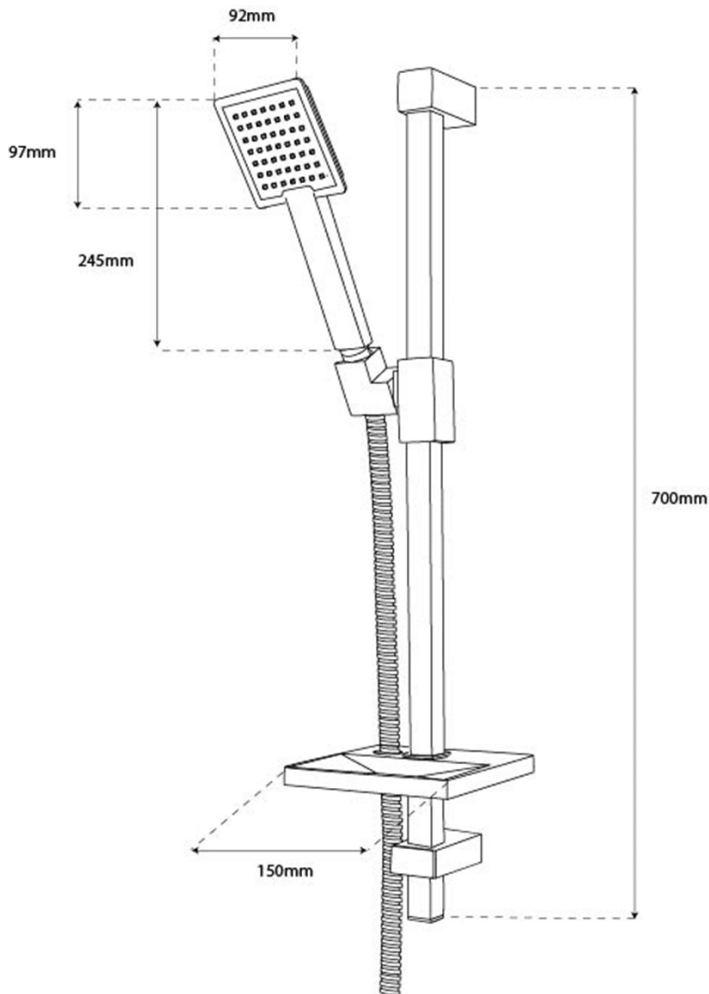

# Phoenix

DESIGNED FOR YOU

Technical Data Sheet

Range: Showering Solutions

Type: Coldtouch Square Thermostatic Valve

Code: VP006

Version/Date: v1 08/17

Information:  
Medium Pressure  
Vernet Cartridge

Notes: Drawings may not be to scale. All dimensions in mm unless otherwise stated. Information correct at time of printing but subject to change at any time.