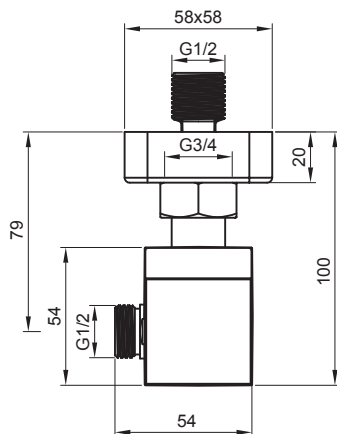

# Phoenix

DESIGNED FOR YOU

Technical Data Sheet

Range: Showering Solutions

Type: Coldtouch Square Thermostatic Valve

Code: VP006

Version/Date: v1 08/17

Information:  
Medium Pressure  
Vernet Cartridge

Notes: Drawings may not be to scale. All dimensions in mm unless otherwise stated. Information correct at time of printing but subject to change at any time.