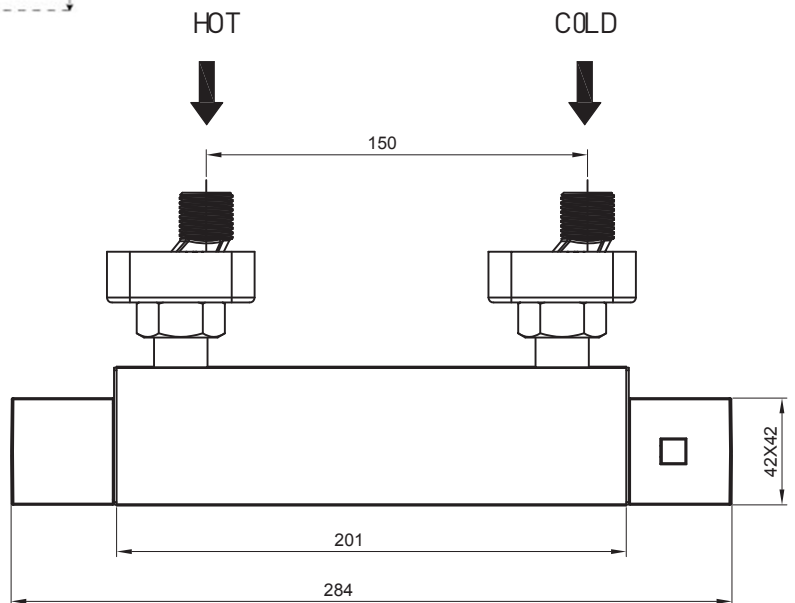

# Phoenix

DESIGNED FOR YOU

Technical Data Sheet

Range: Showering Solutions

Type: Coldtouch Square Thermostatic Valve

Code: VP006

Version/Date: v1 08/17

Information:  
Medium Pressure  
Vernet Cartridge

Notes: Drawings may not be to scale. All dimensions in mm unless otherwise stated. Information correct at time of printing but subject to change at any time.