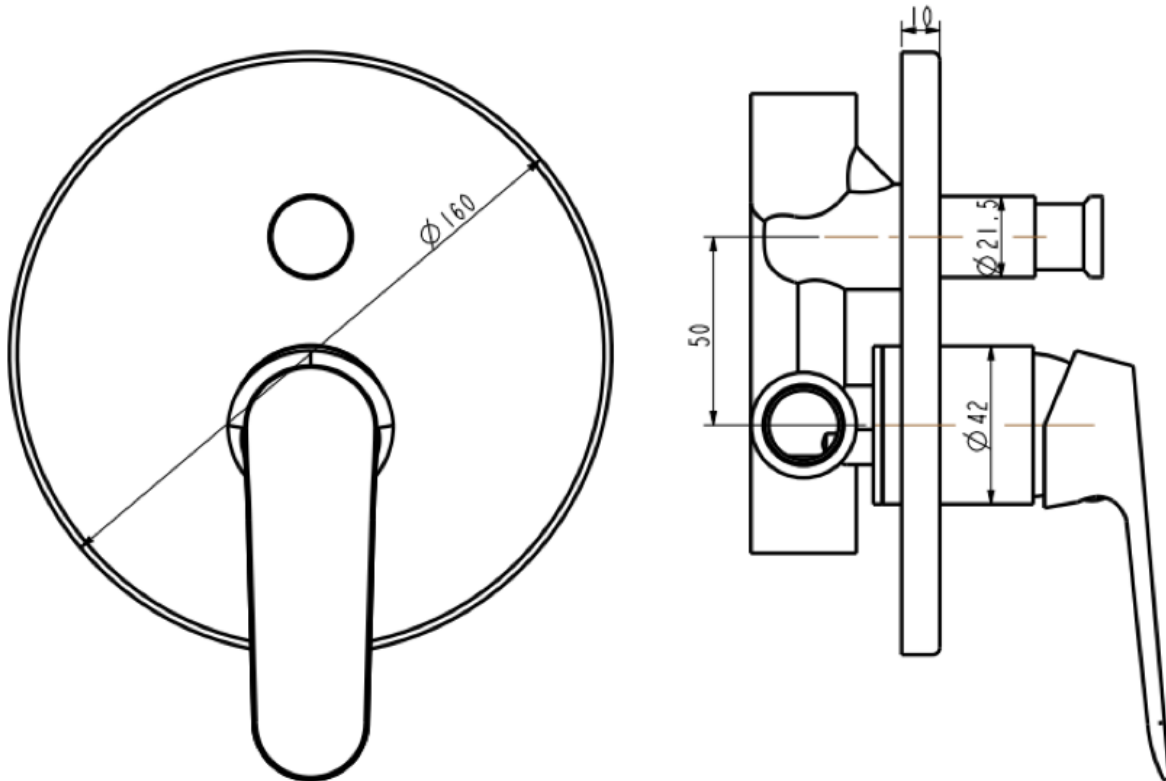

Phoenix

DESIGNED FOR YOU

Technical Data Sheet

Range: Brassware - Petra

Type: Bath & Shower Valve - Twin Function

Code: PT023

Version/Date: v1 11/16

Information:

Notes: Drawings may not be to scale. All dimensions in mm unless otherwise stated. Information correct at time of printing but subject to change at any time.