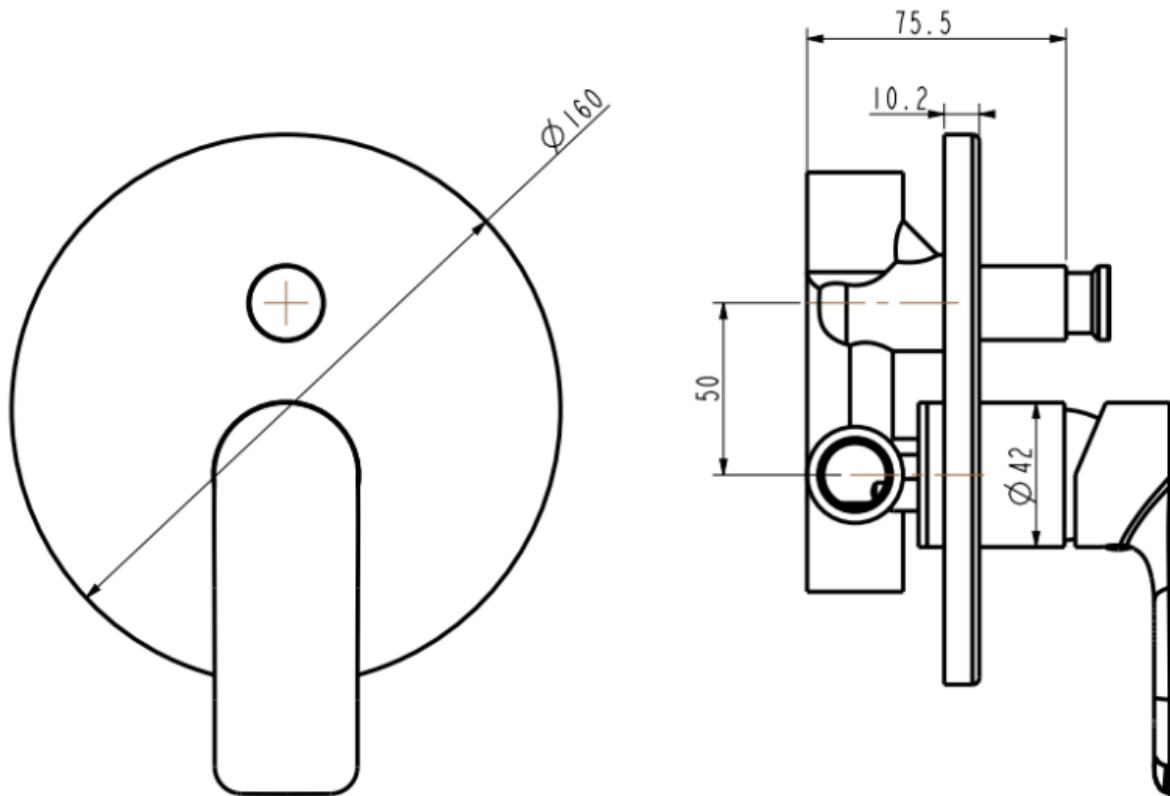

Phoenix

DESIGNED FOR YOU

Technical Data Sheet

Range: Brassware - Bella

Type: Bath & Shower Valve - Twin Function

Code: BE023

Version/Date: v1 11/16

Information:

Notes: Drawings may not be to scale. All dimensions in mm unless otherwise stated. Information correct at time of printing but subject to change at any time.