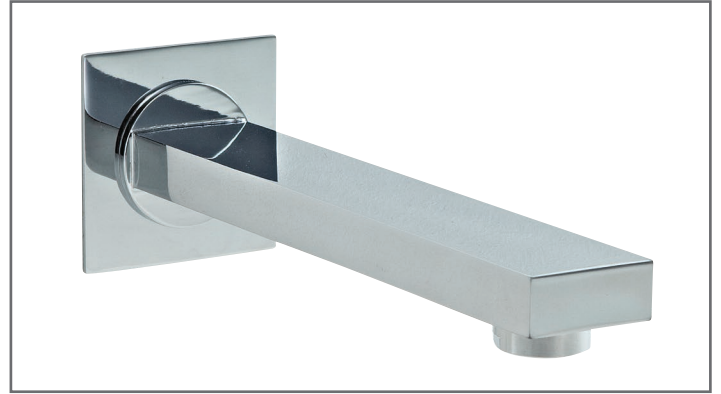

# Phoenix

DESIGNED FOR YOU

Technical Data Sheet

Range:	Brassware
Type:	CU Series
Code:	CU012
Version/Date:	v1 4/16