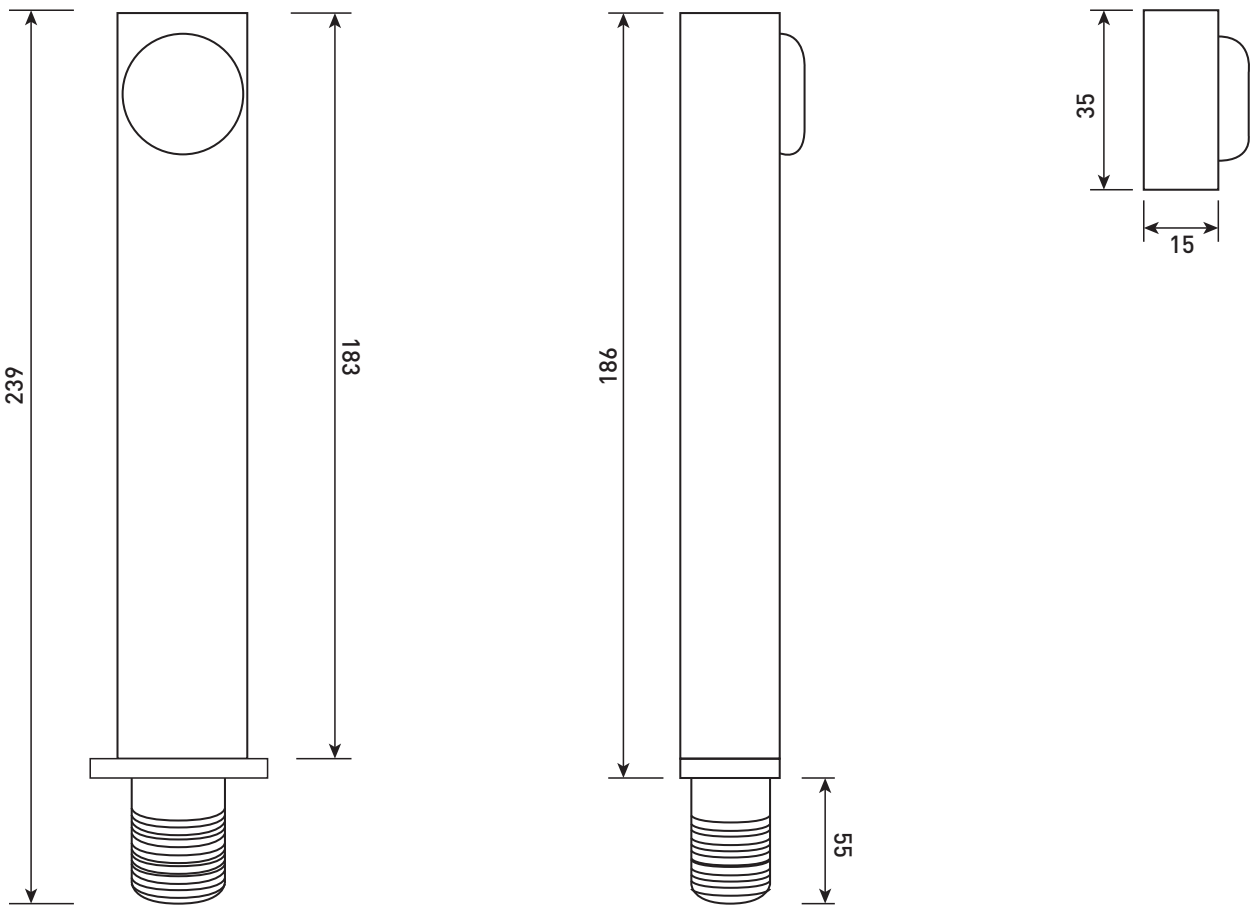

# Phoenix

DESIGNED FOR YOU

Technical Data Sheet

Range:	Brassware
Type:	CU Series
Code:	CU012
Version/Date:	v1 4/16

Notes: Drawings may not be to scale. All dimensions in mm unless otherwise stated. Information correct at time of printing but subject to change at any time.