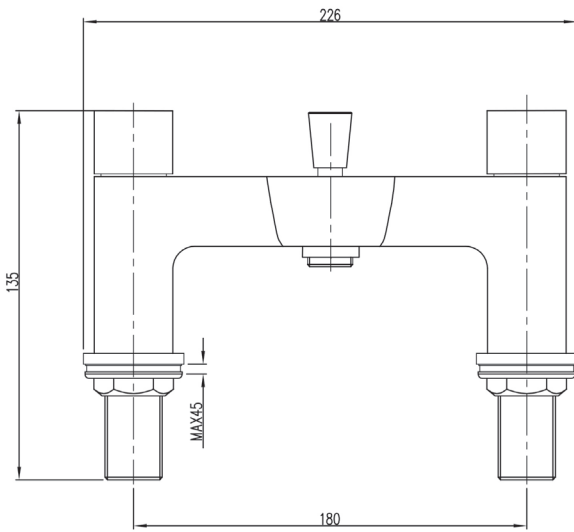

Phoenix

DESIGNED FOR YOU

Technical Data Sheet

Range: Brassware - Jina
 Type: Bath Shower Mixer
 Code: JI027
 Version/Date: v1 04/17

Information:

Guarantee/Aftercare: During installation extra care must be taken to avoid damaging the fittings. We provide a guarantee against faulty manufacture or materials (excluding serviceable parts), providing they have been installed, cared for and used in accordance with our instructions and good plumbing practice. We recommend that all brassware is installed to allow access to serviceable parts as we cannot accept responsibility in the event that access is required.

Notes: Drawings may not be to scale. All dimensions in mm unless otherwise stated. Information correct at time of printing but subject to change at any time.