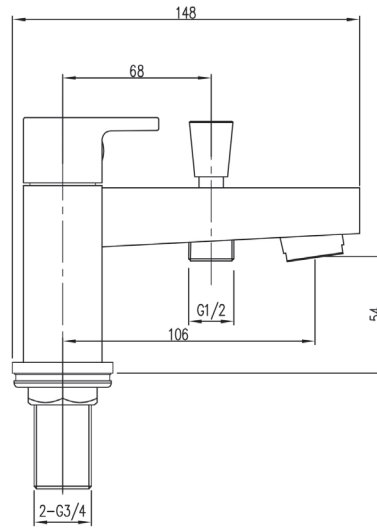

Phoenix

DESIGNED FOR YOU

Technical Data Sheet

Range: Brassware - Jina
 Type: Bath Shower Mixer
 Code: JI027
 Version/Date: v1 04/17

Information:

Guarantee/Aftercare: During installation extra care must be taken to avoid damaging the fittings. We provide a guarantee against faulty manufacture or materials (excluding serviceable parts), providing they have been installed, cared for and used in accordance with our instructions and good plumbing practice. We recommend that all brassware is installed to allow access to serviceable parts as we cannot accept responsibility in the event that access is required.

Notes: Drawings may not be to scale. All dimensions in mm unless otherwise stated. Information correct at time of printing but subject to change at any time.