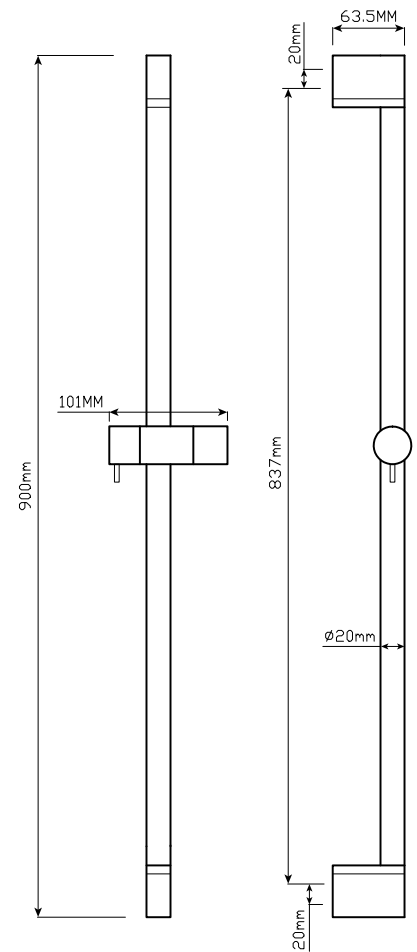

Phoenix

DESIGNED FOR YOU

Technical Data Sheet

Range: Brassware - Jina
 Type: Bath Shower Mixer
 Code: JI027
 Version/Date: v1 04/17

Information:

Guarantee/Aftercare: During installation extra care must be taken to avoid damaging the fittings. We provide a guarantee against faulty manufacture or materials (excluding serviceable parts), providing they have been installed, cared for and used in accordance with our instructions and good plumbing practice. We recommend that all brassware is installed to allow access to serviceable parts as we cannot accept responsibility in the event that access is required.

Notes: Drawings may not be to scale. All dimensions in mm unless otherwise stated. Information correct at time of printing but subject to change at any time.