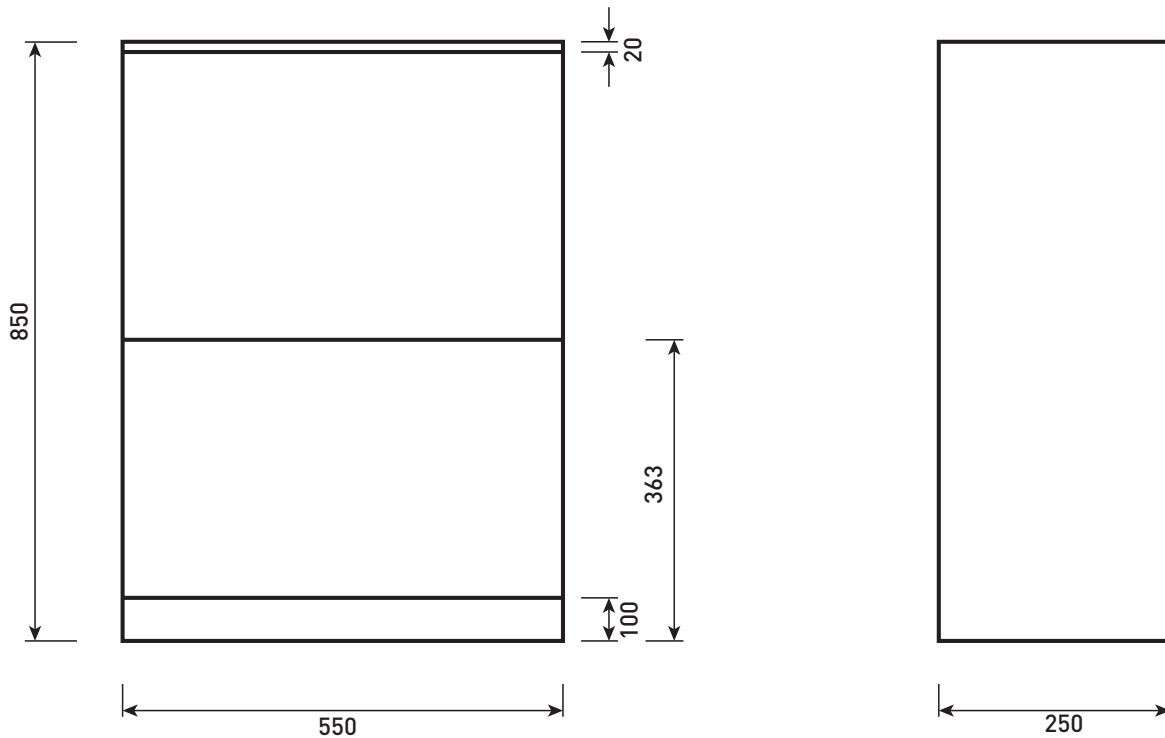

Phoenix

DESIGNED FOR YOU

Technical Data Sheet

Range: Furniture - Trend

Type: Trend Back to Wall Unit

Code: UN040 UN045 UN220

Version/Date: v2 05/17

Information:

Notes: Drawings may not be to scale. All dimensions in mm unless otherwise stated. Information correct at time of printing but subject to change at any time.