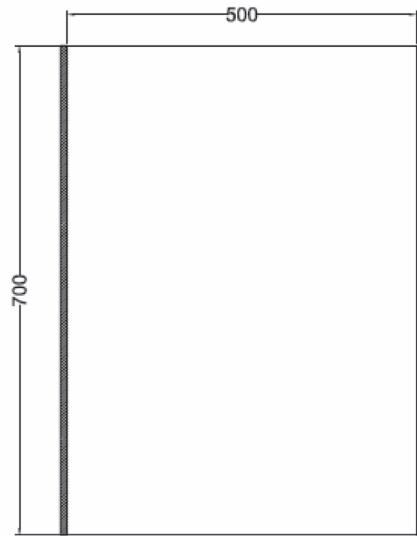

Phoenix

DESIGNED FOR YOU

Technical Data Sheet

Range: Mirrors
Type: Mars
Code: MI035 MI036
Version/Date: v2 02/17

MI036

MI035

Information:

- LED lightband technology
- Motion On/Off
- Heated Demister pad

Notes: Drawings may not be to scale. All dimensions in mm unless otherwise stated. Information correct at time of printing but subject to change at any time.