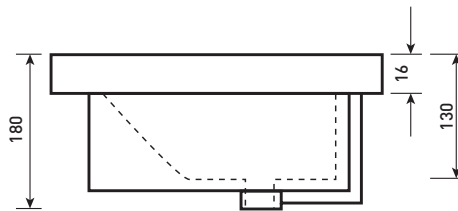

Phoenix

DESIGNED FOR YOU

Technical Data Sheet

Range: Furniture
Type: Malmo 40 Unit & Basin
Code: FU044/FU054
Version/Date: v2 02/17

Information:

Soft close metal drawers
Hidden handle design
Ceramic basin

Finishes:

Notes: Drawings may not be to scale. All dimensions in mm unless otherwise stated. Information correct at time of printing but subject to change at any time.