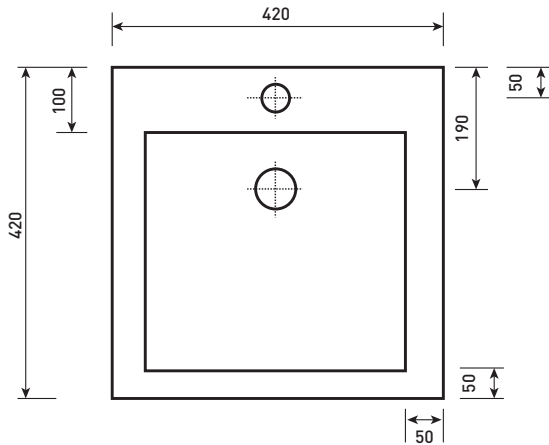

Phoenix

DESIGNED FOR YOU

Technical Data Sheet

Range: Furniture
Type: Malmo 40 Unit & Basin
Code: FU044/FU054
Version/Date: v2 02/17

Information:

Soft close metal drawers
Hidden handle design
Ceramic basin

Finishes:

Notes: Drawings may not be to scale. All dimensions in mm unless otherwise stated. Information correct at time of printing but subject to change at any time.