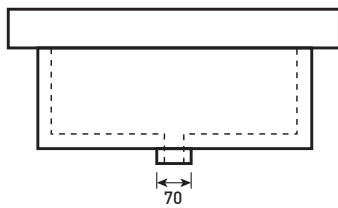

Phoenix

DESIGNED FOR YOU

Technical Data Sheet

Range: Furniture
Type: Malmo 40 Unit & Basin
Code: FU044/FU054
Version/Date: v2 02/17

Information:

Soft close metal drawers
Hidden handle design
Ceramic basin

Finishes:

Notes: Drawings may not be to scale. All dimensions in mm unless otherwise stated. Information correct at time of printing but subject to change at any time.