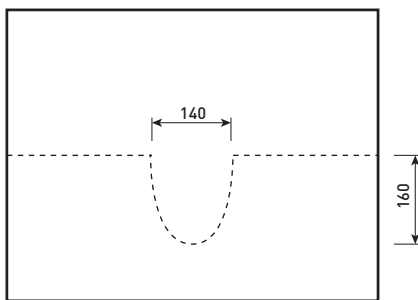

Phoenix

DESIGNED FOR YOU

Technical Data Sheet

Range: Furniture
Type: Malmo 40 Unit & Basin
Code: FU044/FU054
Version/Date: v2 02/17

Information:

Soft close metal drawers
Hidden handle design
Ceramic basin

Finishes:

Notes: Drawings may not be to scale. All dimensions in mm unless otherwise stated. Information correct at time of printing but subject to change at any time.