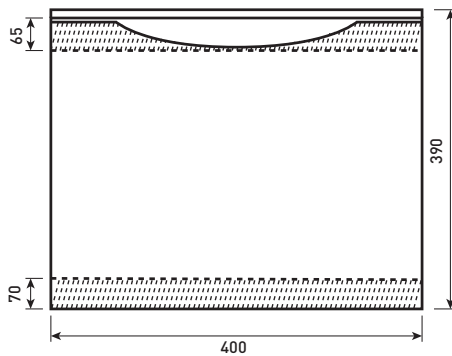

Phoenix

DESIGNED FOR YOU

Technical Data Sheet

Range: Furniture
Type: Malmo 40 Unit & Basin
Code: FU044/FU054
Version/Date: v2 02/17

Information:

Soft close metal drawers
Hidden handle design
Ceramic basin

Finishes:

Notes: Drawings may not be to scale. All dimensions in mm unless otherwise stated. Information correct at time of printing but subject to change at any time.