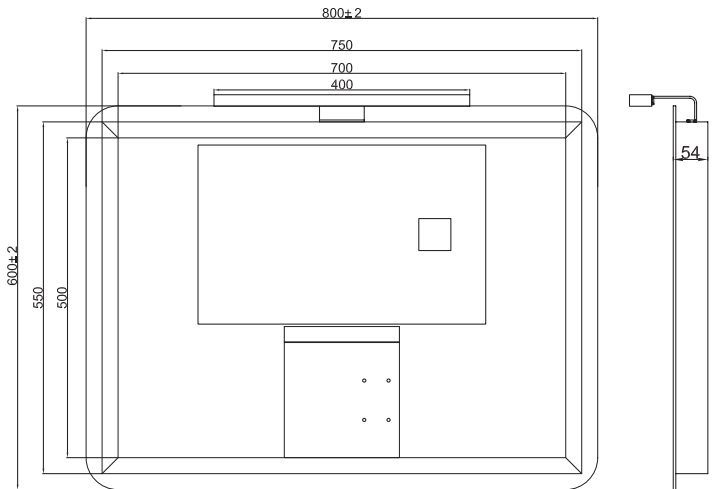

Phoenix

DESIGNED FOR YOU

Technical Data Sheet

Range: Mirrors
 Type: Taurus
 Code: MI017 MI018
 Version/Date: v1 11/16

Information:

Finishes:

Guarantee/Aftercare: During installation extra care must be taken to avoid damaging the fittings. We provide a guarantee against faulty manufacture or materials (excluding serviceable parts), providing they have been installed, cared for and used in accordance with our instructions and good plumbing practice.

Notes: Drawings may not be to scale. All dimensions in mm unless otherwise stated. Information correct at time of printing but subject to change at any time.