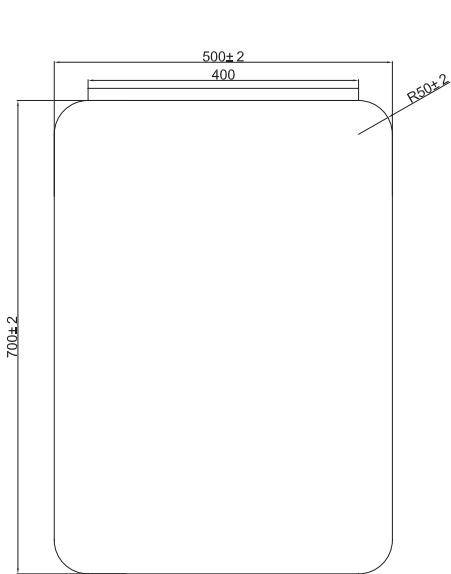

Phoenix

DESIGNED FOR YOU

Technical Data Sheet

Range: Mirrors
 Type: Taurus
 Code: MI017 MI018
 Version/Date: v1 11/16

Information:

Finishes:

Guarantee/Aftercare: During installation extra care must be taken to avoid damaging the fittings. We provide a guarantee against faulty manufacture or materials (excluding serviceable parts), providing they have been installed, cared for and used in accordance with our instructions and good plumbing practice.

Notes: Drawings may not be to scale. All dimensions in mm unless otherwise stated. Information correct at time of printing but subject to change at any time.