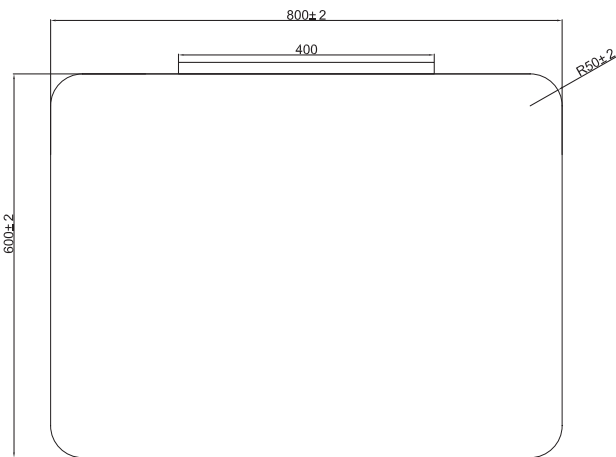

Phoenix

DESIGNED FOR YOU

Technical Data Sheet

Range: Mirrors
 Type: Taurus
 Code: MI017 MI018
 Version/Date: v1 11/16

Information:

Finishes:

Guarantee/Aftercare: During installation extra care must be taken to avoid damaging the fittings. We provide a guarantee against faulty manufacture or materials (excluding serviceable parts), providing they have been installed, cared for and used in accordance with our instructions and good plumbing practice.

Notes: Drawings may not be to scale. All dimensions in mm unless otherwise stated. Information correct at time of printing but subject to change at any time.