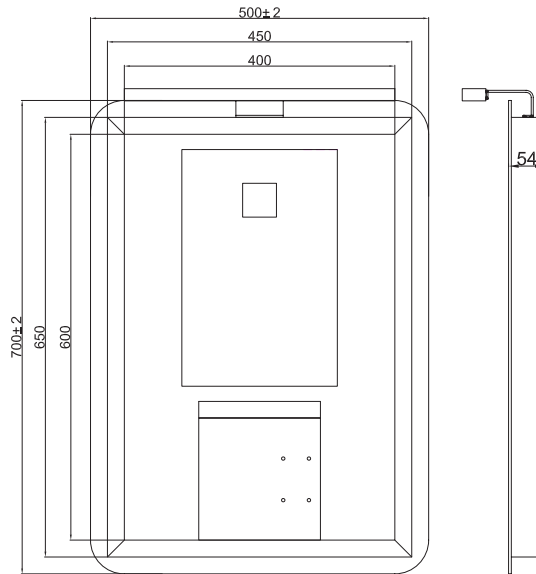

Phoenix

DESIGNED FOR YOU

Technical Data Sheet

Range: Mirrors
 Type: Taurus
 Code: MI017 MI018
 Version/Date: v1 11/16

Information:

Finishes:

Guarantee/Aftercare: During installation extra care must be taken to avoid damaging the fittings. We provide a guarantee against faulty manufacture or materials (excluding serviceable parts), providing they have been installed, cared for and used in accordance with our instructions and good plumbing practice.

Notes: Drawings may not be to scale. All dimensions in mm unless otherwise stated. Information correct at time of printing but subject to change at any time.