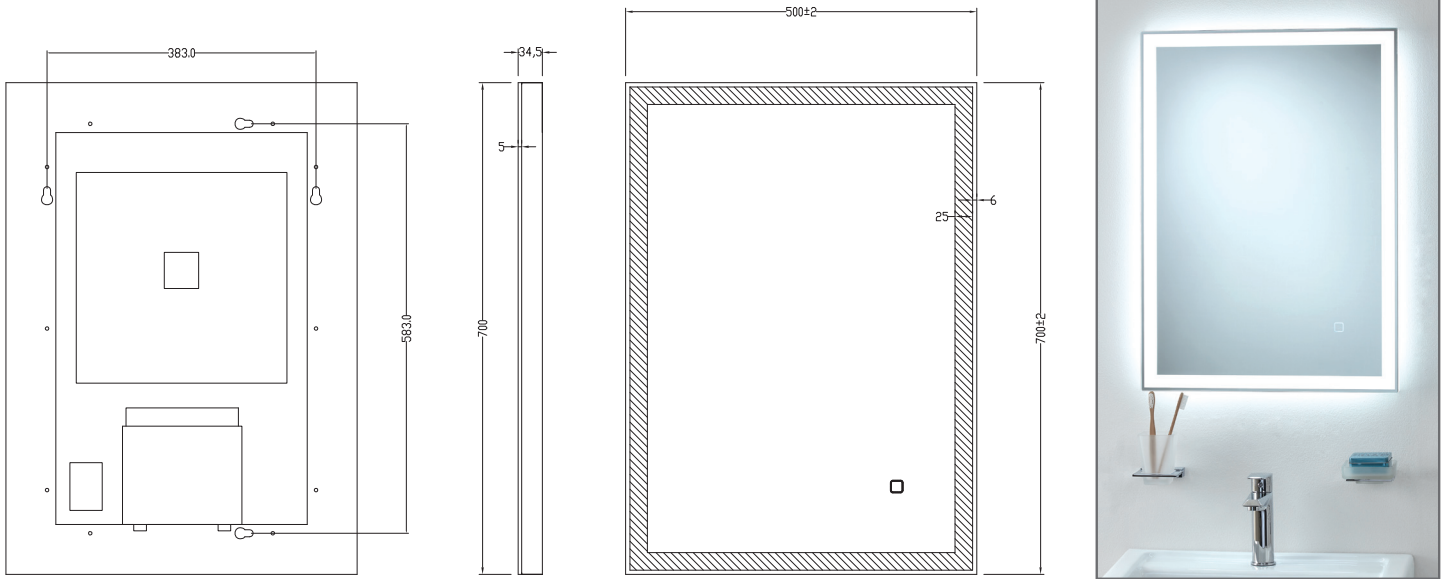

# Phoenix

DESIGNED FOR YOU

Technical Data Sheet

Range: Mirrors  
 Type: Orion  
 Code: MI009 MI010  
 Version/Date: v1 11/16

Information:

Finishes:

Guarantee/Aftercare: During installation extra care must be taken to avoid damaging the fittings. We provide a guarantee against faulty manufacture or materials (excluding serviceable parts), providing they have been installed, cared for and used in accordance with our instructions and good plumbing practice.

Notes: Drawings may not be to scale. All dimensions in mm unless otherwise stated. Information correct at time of printing but subject to change at any time.