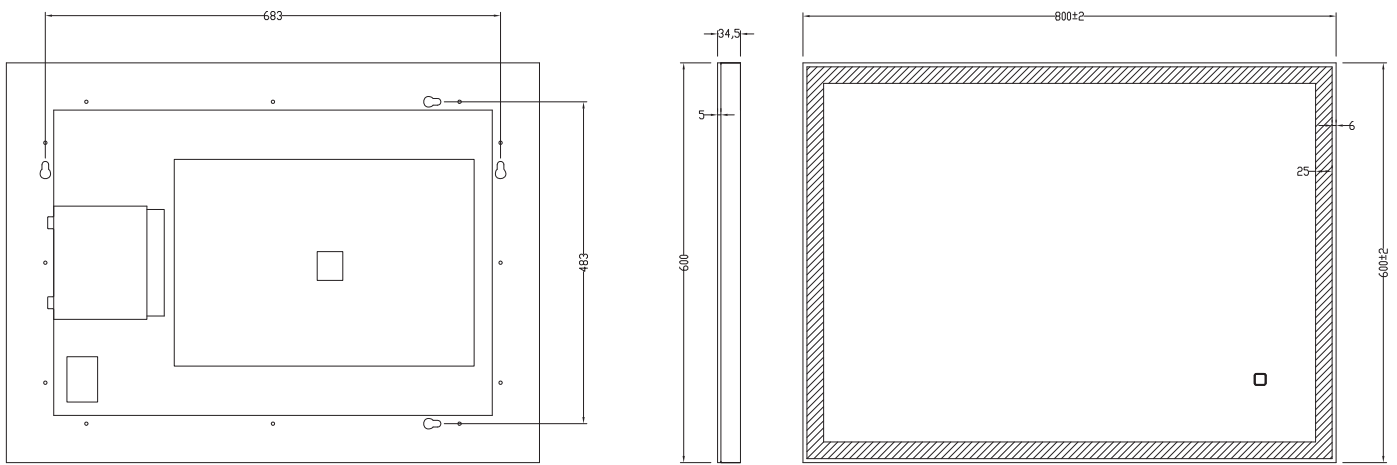

# Phoenix

DESIGNED FOR YOU

Technical Data Sheet

Range: Mirrors  
 Type: Orion  
 Code: MI009 MI010  
 Version/Date: v1 11/16

Information:

Finishes:

Guarantee/Aftercare: During installation extra care must be taken to avoid damaging the fittings. We provide a guarantee against faulty manufacture or materials (excluding serviceable parts), providing they have been installed, cared for and used in accordance with our instructions and good plumbing practice.

Notes: Drawings may not be to scale. All dimensions in mm unless otherwise stated. Information correct at time of printing but subject to change at any time.