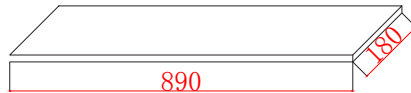

Phoenix

DESIGNED FOR YOU

Technical Data Sheet

Range: Luxury Bathing
 Type: Bath Panels
 Code: PAN70W 75W 80W 90W 110W 135W
 Version/Date: v1 01/17

PAN70W

PAN75W

PAN80W

PAN90W