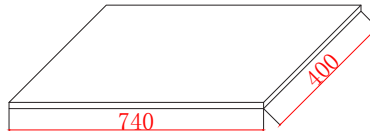

Phoenix

DESIGNED FOR YOU

Technical Data Sheet

Range: Luxury Bathing
 Type: Bath Panels
 Code: PAN70W 75W 80W 90W 110W 135W
 Version/Date: v1 01/17

PAN70W

PAN75W

PAN80W

PAN90W