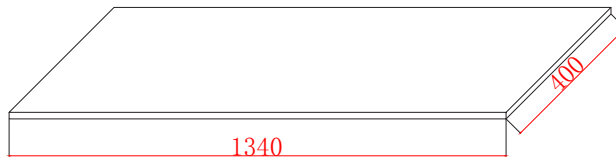

Phoenix

DESIGNED FOR YOU

Technical Data Sheet

Range: Luxury Bathing
 Type: Bath Panels
 Code: PAN70W 75W 80W 90W 110W 135W
 Version/Date: v1 01/17

PAN70W

PAN75W

PAN80W

PAN90W

PAN100W

PAN135W

Information:
 20mm Thick
 MDF coated High Gloss White

Finishes:

White

Guarantee/Aftercare: During installation extra care must be taken to avoid damaging the fittings. We provide a guarantee against faulty manufacture or materials (excluding serviceable parts), providing they have been installed, cared for and used in accordance with our instructions and good plumbing practice. All products installed in a commercial environment carry a 12 month guarantee. We cannot be held responsible for the use of incorrect dimensions shown for first fix without the actual products on site.