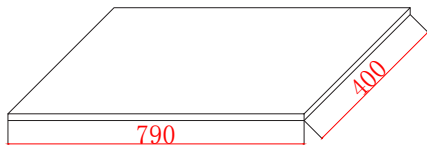

Phoenix

DESIGNED FOR YOU

Technical Data Sheet

Range: Luxury Bathing
 Type: Bath Panels
 Code: PAN70W 75W 80W 90W 110W 135W
 Version/Date: v1 01/17

PAN70W

PAN75W

PAN80W

PAN90W