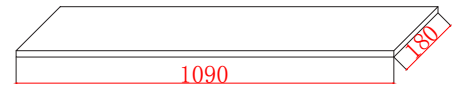

Phoenix

DESIGNED FOR YOU

Technical Data Sheet

Range: Luxury Bathing
 Type: Bath Panels
 Code: PAN70W 75W 80W 90W 110W 135W
 Version/Date: v1 01/17

PAN70W

PAN75W

PAN80W

PAN90W