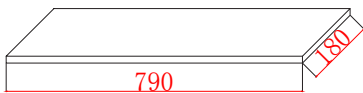

Phoenix

DESIGNED FOR YOU

Technical Data Sheet

Range: Luxury Bathing
 Type: Bath Panels
 Code: PAN70W 75W 80W 90W 110W 135W
 Version/Date: v1 01/17

PAN70W

PAN75W

PAN80W

PAN90W