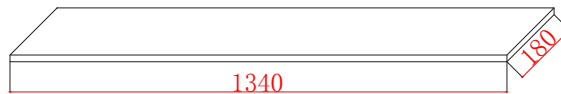

Phoenix

DESIGNED FOR YOU

Technical Data Sheet

Range: Luxury Bathing
Type: Bath Panels
Code: PAN70W 75W 80W 90W 110W 135W
Version/Date: v1 01/17

PAN135W

Information:
20mm Thick
MDF coated High Gloss White

Finishes:

White

Guarantee/Aftercare: During installation extra care must be taken to avoid damaging the fittings. We provide a guarantee against faulty manufacture or materials (excluding serviceable parts), providing they have been installed, cared for and used in accordance with our instructions and good plumbing practice. All products installed in a commercial environment carry a 12 month guarantee. We cannot be held responsible for the use of incorrect dimensions shown for first fix without the actual products on site.

Phoenix Whirlpools Ltd. Unit 8, Leeds 27 Industrial Estate, Bruntcliffe Avenue, Morley, Leeds LS27 0LL

Tel: (Sales) +44 (0)113 2012260 Fax: +44 (0)113 2012268 Email: sales@phoenix-uk.co.uk Web: www.phoenix-uk.co.uk

Notes: Drawings may not be to scale. All dimensions in mm unless otherwise stated. Information correct at time of printing but subject to change at any time.