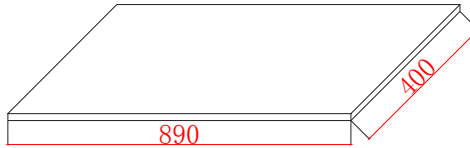

Phoenix

DESIGNED FOR YOU

Technical Data Sheet

Range: Luxury Bathing
 Type: Bath Panels
 Code: PAN70W 75W 80W 90W 110W 135W
 Version/Date: v1 01/17

PAN70W

PAN75W

PAN80W

PAN90W