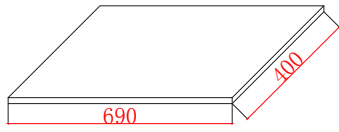

Phoenix

DESIGNED FOR YOU

Technical Data Sheet

Range: Luxury Bathing
 Type: Bath Panels
 Code: PAN70W 75W 80W 90W 110W 135W
 Version/Date: v1 01/17

PAN70W

PAN75W

PAN80W

PAN90W