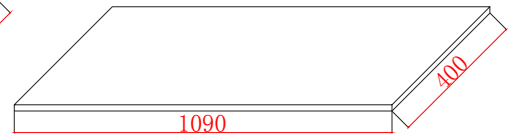

PAN100W

PAN135W

Information:
 20mm Thick
 MDF coated High Gloss White

Finishes:

White

Guarantee/Aftercare: During installation extra care must be taken to avoid damaging the fittings. We provide a guarantee against faulty manufacture or materials (excluding serviceable parts), providing they have been installed, cared for and used in accordance with our instructions and good plumbing practice. All products installed in a commercial environment carry a 12 month guarantee. We cannot be held responsible for the use of incorrect dimensions shown for first fix without the actual products on site.