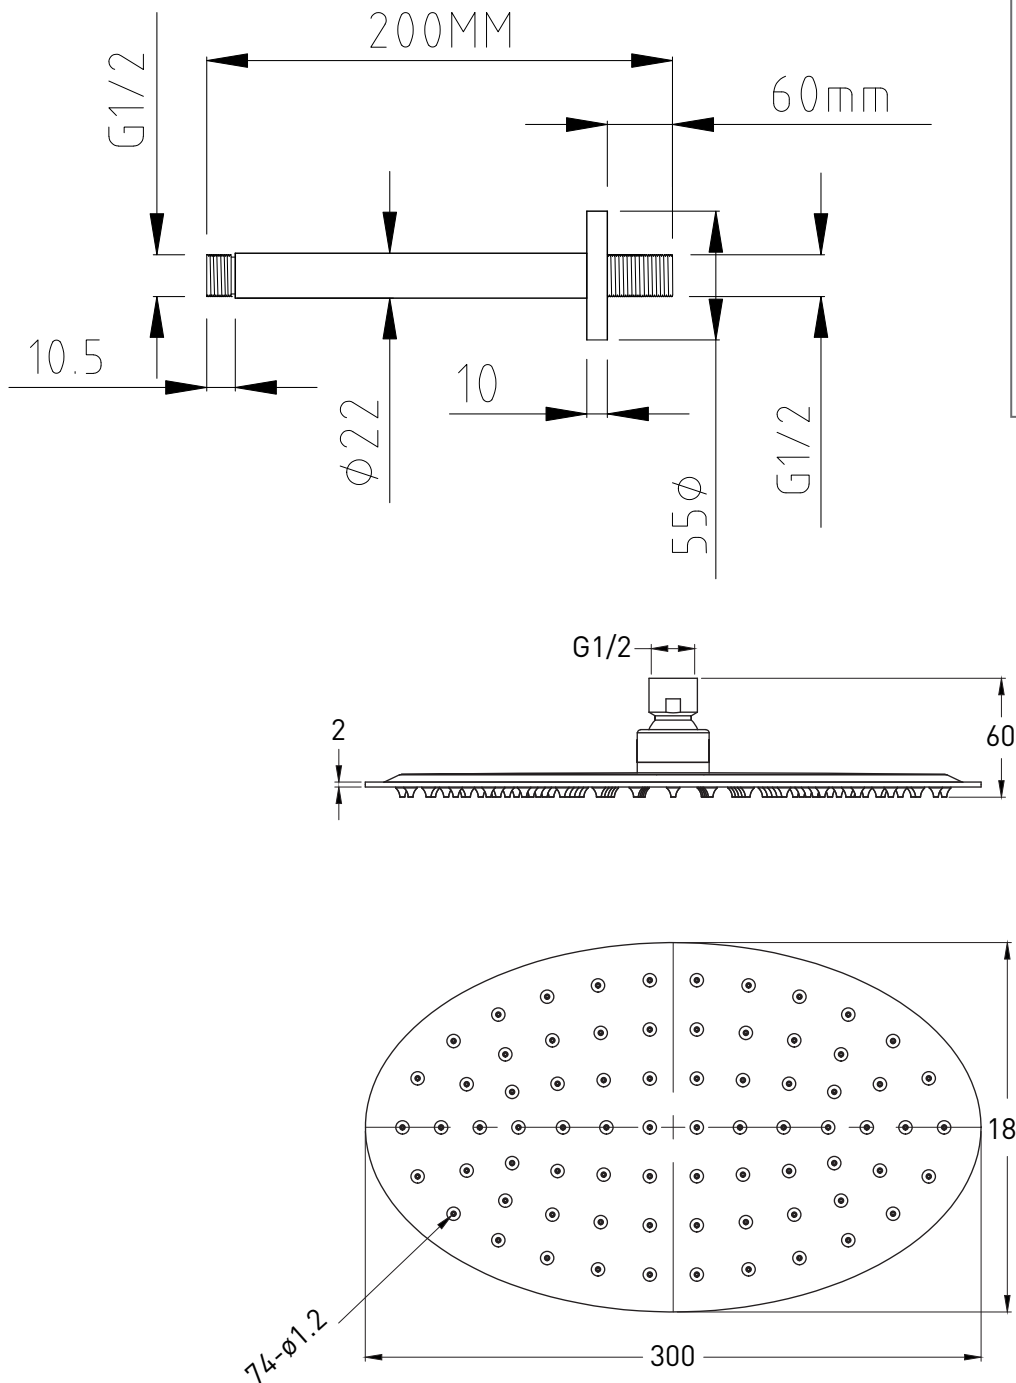

Phoenix

DESIGNED FOR YOU

Technical Data Sheet

Range: Showering Solutions

Type: Stainless Steel Shower Heads

Code: SH070

Version/Date: v1 1/17

Information:

Notes: Drawings may not be to scale. All dimensions in mm unless otherwise stated. Information correct at time of printing but subject to change at any time.