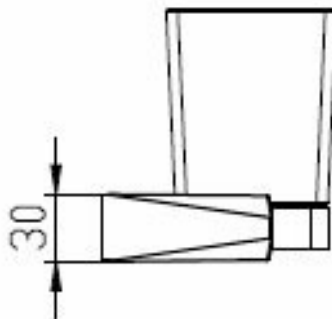

Range:	Accessories
Type:	ID Range - Tumbler and Holder
Code:	IDA003
Version/Date:	v1

Information:

Finishes:

Chrome/White Ceramic

Guarantee/Aftercare: During installation extra care must be taken to avoid damaging the fittings. We provide a guarantee against faulty manufacture or materials (excluding serviceable parts), providing they have been installed, cared for and used in accordance with our instructions and good plumbing practice.

Notes: Drawings may not be to scale. All dimensions in mm unless otherwise stated. Information correct at time of printing but subject to change at any time.