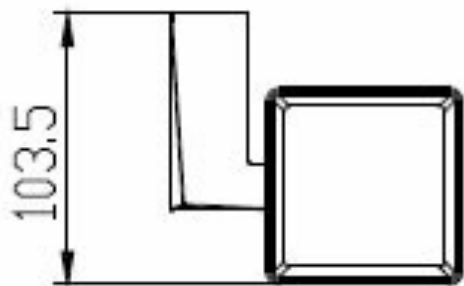

Range:	Accessories
Type:	ID Range - Tumbler and Holder
Code:	IDA003
Version/Date:	v1

Information:

Finishes:

Chrome/White Ceramic

Guarantee/Aftercare: During installation extra care must be taken to avoid damaging the fittings. We provide a guarantee against faulty manufacture or materials (excluding serviceable parts), providing they have been installed, cared for and used in accordance with our instructions and good plumbing practice.

Notes: Drawings may not be to scale. All dimensions in mm unless otherwise stated. Information correct at time of printing but subject to change at any time.