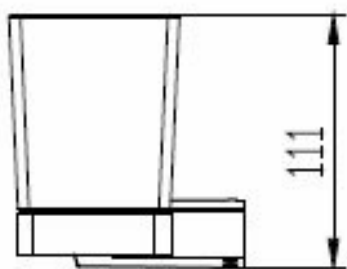

Range:	Accessories
Type:	ID Range - Tumbler and Holder
Code:	IDA003
Version/Date:	v1

Information:

Finishes:

Chrome/White Ceramic

Guarantee/Aftercare: During installation extra care must be taken to avoid damaging the fittings. We provide a guarantee against faulty manufacture or materials (excluding serviceable parts), providing they have been installed, cared for and used in accordance with our instructions and good plumbing practice.

Notes: Drawings may not be to scale. All dimensions in mm unless otherwise stated. Information correct at time of printing but subject to change at any time.