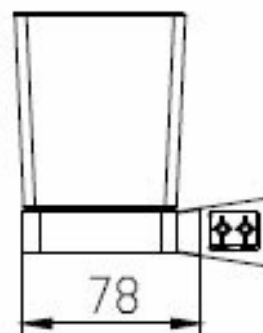

Range:	Accessories
Type:	ID Range - Tumbler and Holder
Code:	IDA003
Version/Date:	v1

Information:

Finishes:

Chrome/White Ceramic

Guarantee/Aftercare: During installation extra care must be taken to avoid damaging the fittings. We provide a guarantee against faulty manufacture or materials (excluding serviceable parts), providing they have been installed, cared for and used in accordance with our instructions and good plumbing practice.

Notes: Drawings may not be to scale. All dimensions in mm unless otherwise stated. Information correct at time of printing but subject to change at any time.