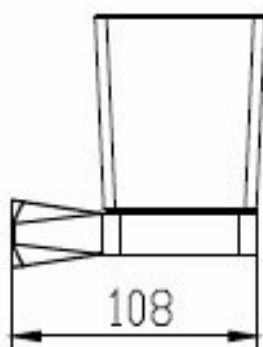

Range:	Accessories
Type:	ID Range - Tumbler and Holder
Code:	IDA003
Version/Date:	v1

Information:

Finishes:

Chrome/White Ceramic

Guarantee/Aftercare: During installation extra care must be taken to avoid damaging the fittings. We provide a guarantee against faulty manufacture or materials (excluding serviceable parts), providing they have been installed, cared for and used in accordance with our instructions and good plumbing practice.

Notes: Drawings may not be to scale. All dimensions in mm unless otherwise stated. Information correct at time of printing but subject to change at any time.