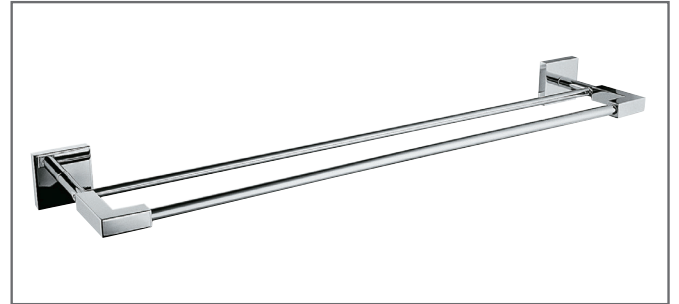

Phoenix

DESIGNED FOR YOU

Technical Data Sheet

Range: Accessories
Type: A07 Series
Code: A07012
Version/Date: v2 01/17

Information:

Guarantee/Aftercare: During installation extra care must be taken to avoid damaging the fittings. We provide a guarantee against faulty manufacture or materials (excluding serviceable parts), providing they have been installed, cared for and used in accordance with our instructions and good plumbing practice.