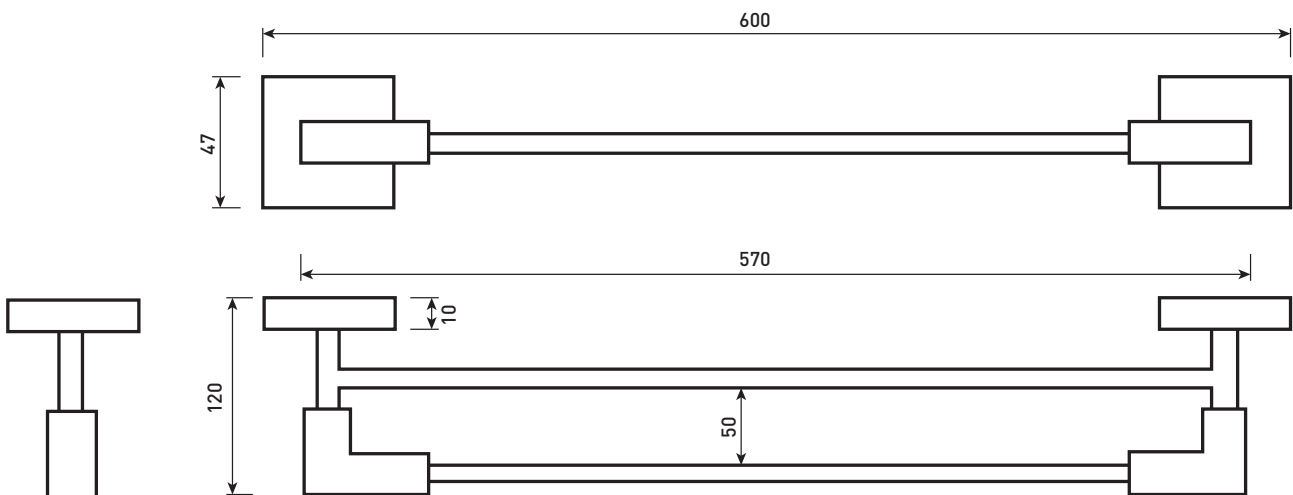

Phoenix

DESIGNED FOR YOU

Technical Data Sheet

Range: Accessories
Type: A07 Series
Code: A07012
Version/Date: v2 01/17

Information:

Guarantee/Aftercare: During installation extra care must be taken to avoid damaging the fittings. We provide a guarantee against faulty manufacture or materials (excluding serviceable parts), providing they have been installed, cared for and used in accordance with our instructions and good plumbing practice.

Notes: Drawings may not be to scale. All dimensions in mm unless otherwise stated. Information correct at time of printing but subject to change at any time.