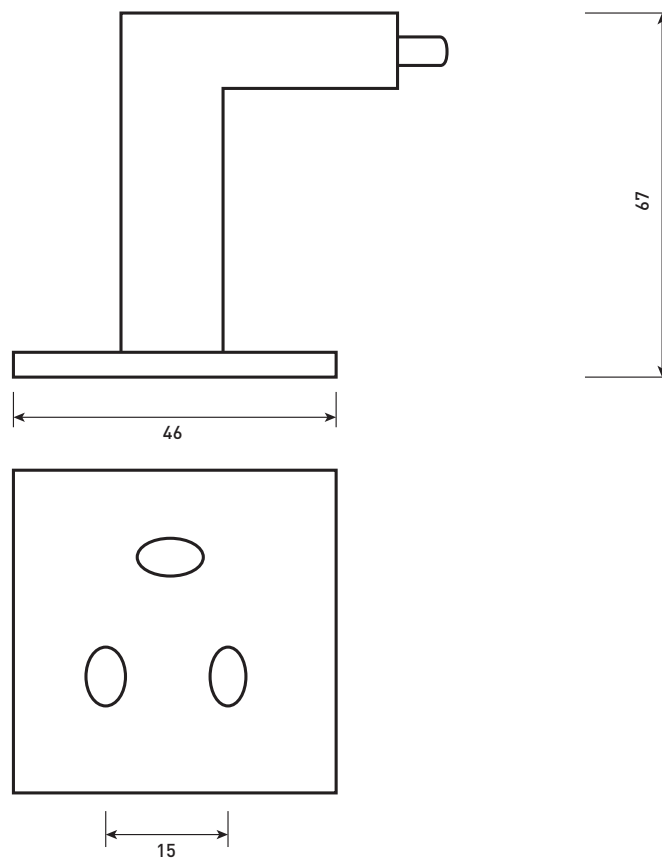

Phoenix

DESIGNED FOR YOU

Technical Data Sheet

Range: Accessories
Type: A07 Series
Code: A07005
Version/Date: v2 01/17

Information:

Guarantee/Aftercare: During installation extra care must be taken to avoid damaging the fittings. We provide a guarantee against faulty manufacture or materials (excluding serviceable parts), providing they have been installed, cared for and used in accordance with our instructions and good plumbing practice.

Notes: Drawings may not be to scale. All dimensions in mm unless otherwise stated. Information correct at time of printing but subject to change at any time.