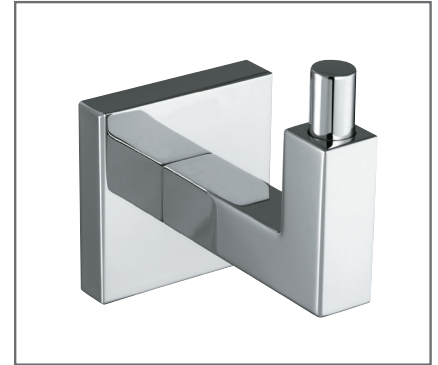

Phoenix

DESIGNED FOR YOU

Technical Data Sheet

Range: Accessories
Type: A07 Series
Code: A07005
Version/Date: v2 01/17

Information:

Guarantee/Aftercare: During installation extra care must be taken to avoid damaging the fittings. We provide a guarantee against faulty manufacture or materials (excluding serviceable parts), providing they have been installed, cared for and used in accordance with our instructions and good plumbing practice.