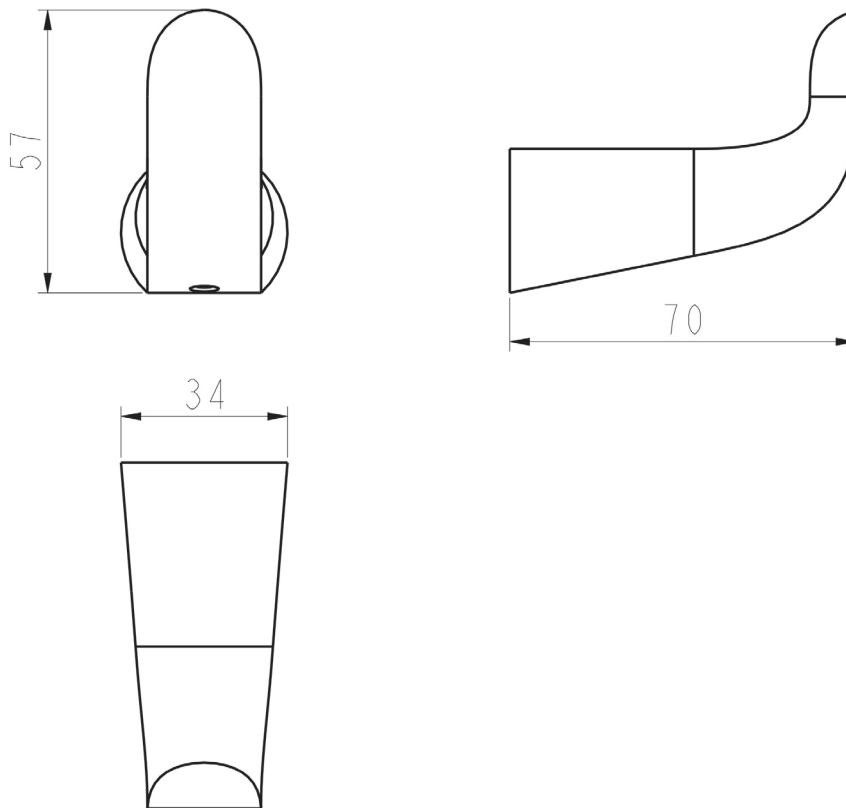

Phoenix

DESIGNED FOR YOU

Technical Data Sheet

Range: Accessories
Type: A06 Series - Robe Hook
Code: A06005
Version/Date: v2 01/17

Information:

Guarantee/Aftercare: During installation extra care must be taken to avoid damaging the fittings. We provide a guarantee against faulty manufacture or materials (excluding serviceable parts), providing they have been installed, cared for and used in accordance with our instructions and good plumbing practice.

Notes: Drawings may not be to scale. All dimensions in mm unless otherwise stated. Information correct at time of printing but subject to change at any time.