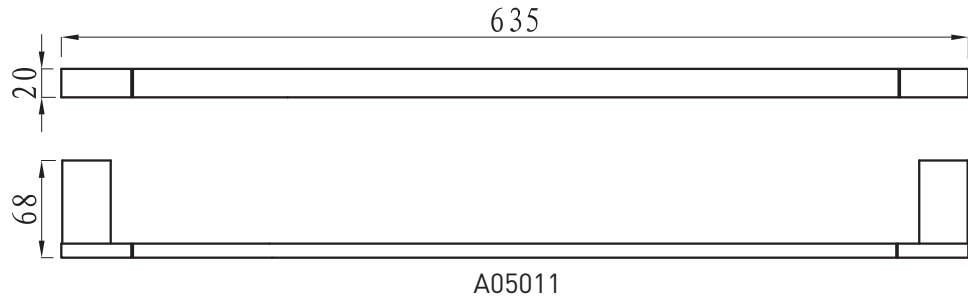

Phoenix

DESIGNED FOR YOU

Technical Data Sheet

Range: Accessories

Type: Cadenza

Code: A05

Version/Date: v1 01/17

Guarantee/Aftercare: During installation extra care must be taken to avoid damaging the fittings. We provide a guarantee against faulty manufacture or materials (excluding serviceable parts), providing they have been installed, cared for and used in accordance with our instructions and good plumbing practice.

Notes: Drawings may not be to scale. All dimensions in mm unless otherwise stated. Information correct at time of printing but subject to change at any time.