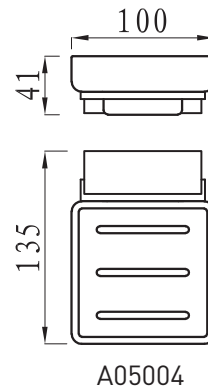

Phoenix

DESIGNED FOR YOU

Technical Data Sheet

Range: Accessories

Type: Cadenza

Code: A05

Version/Date: v1 01/17

Guarantee/Aftercare: During installation extra care must be taken to avoid damaging the fittings. We provide a guarantee against faulty manufacture or materials (excluding serviceable parts), providing they have been installed, cared for and used in accordance with our instructions and good plumbing practice.

Notes: Drawings may not be to scale. All dimensions in mm unless otherwise stated. Information correct at time of printing but subject to change at any time.