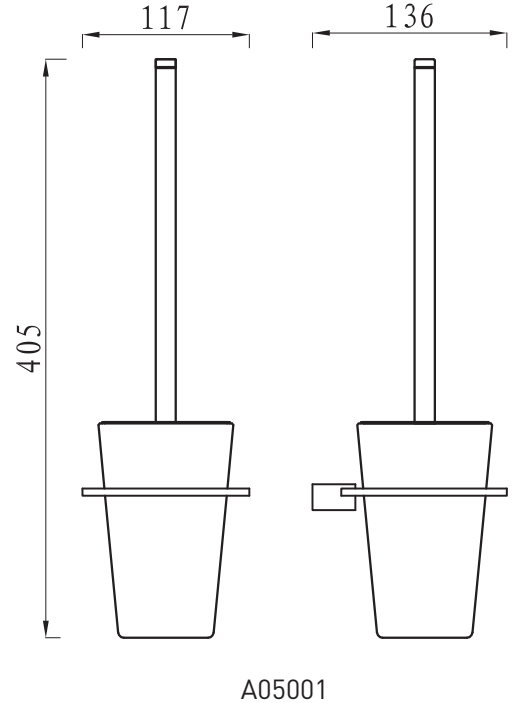

Phoenix

DESIGNED FOR YOU

Technical Data Sheet

Range: Accessories

Type: Cadenza

Code: A05

Version/Date: v1 01/17

Guarantee/Aftercare: During installation extra care must be taken to avoid damaging the fittings. We provide a guarantee against faulty manufacture or materials (excluding serviceable parts), providing they have been installed, cared for and used in accordance with our instructions and good plumbing practice.

Notes: Drawings may not be to scale. All dimensions in mm unless otherwise stated. Information correct at time of printing but subject to change at any time.