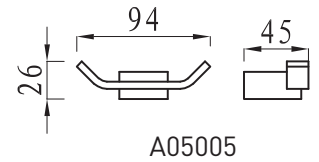

Phoenix

DESIGNED FOR YOU

Technical Data Sheet

Range: Accessories

Type: Cadenza

Code: A05

Version/Date: v1 01/17

Guarantee/Aftercare: During installation extra care must be taken to avoid damaging the fittings. We provide a guarantee against faulty manufacture or materials (excluding serviceable parts), providing they have been installed, cared for and used in accordance with our instructions and good plumbing practice.

Notes: Drawings may not be to scale. All dimensions in mm unless otherwise stated. Information correct at time of printing but subject to change at any time.