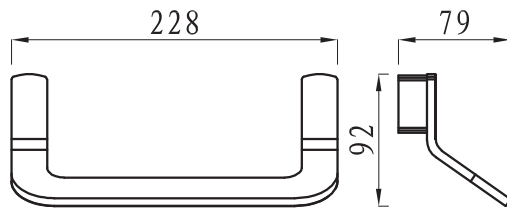

# Phoenix

DESIGNED FOR YOU

Technical Data Sheet

Range: Accessories

Type: Betina

Code: A04

Version/Date: v1 01/17

A04011

Notes: Drawings may not be to scale. All dimensions in mm unless otherwise stated. Information correct at time of printing but subject to change at any time.