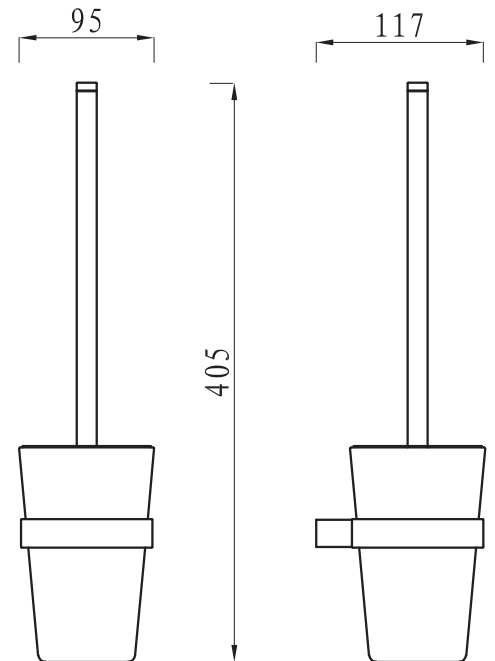

A04001

Guarantee/Aftercare: During installation extra care must be taken to avoid damaging the fittings. We provide a guarantee against faulty manufacture or materials (excluding serviceable parts), providing they have been installed, cared for and used in accordance with our instructions and good plumbing practice.

Phoenix Whirlpools Ltd. Unit 8, Leeds 27 Industrial Estate, Bruntcliffe Ave. Morley, Leeds LS27 0LL

Tel: (Sales) +44 (0)113 2012260 Fax: +44 (0)113 2012268 Email: sales@phoenix-uk.co.uk Web: www.phoenix-uk.co.uk

Notes: Drawings may not be to scale. All dimensions in mm unless otherwise stated. Information correct at time of printing but subject to change at any time.