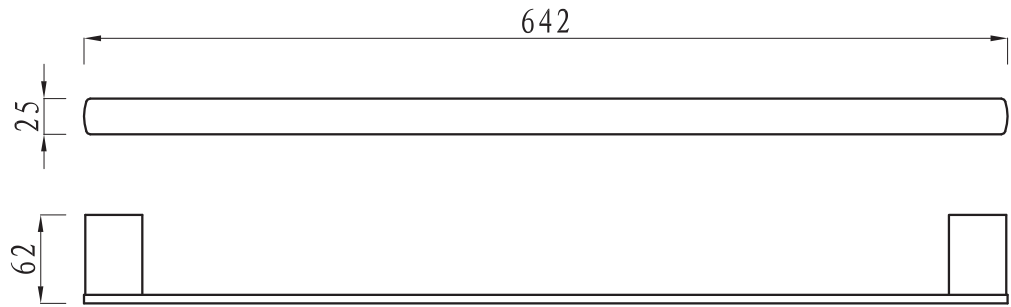

# Phoenix

DESIGNED FOR YOU

Technical Data Sheet

Range: Accessories

Type: Betina

Code: A04

Version/Date: v1 01/17

A04011

Notes: Drawings may not be to scale. All dimensions in mm unless otherwise stated. Information correct at time of printing but subject to change at any time.