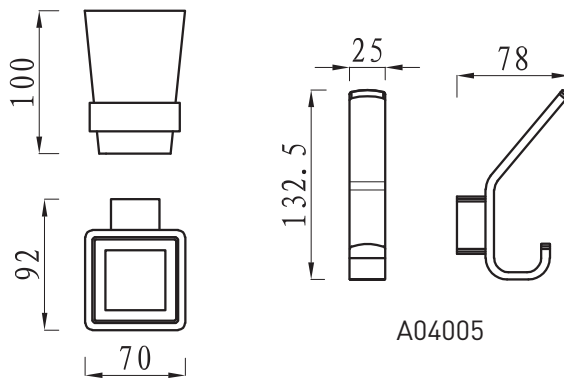

A04005

A04003