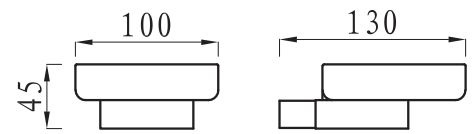

Phoenix

DESIGNED FOR YOU

Technical Data Sheet

Range: Accessories

Type: Betina

Code: A04

Version/Date: v1 01/17

A04004

Guarantee/Aftercare: During installation extra care must be taken to avoid damaging the fittings. We provide a guarantee against faulty manufacture or materials (excluding serviceable parts), providing they have been installed, cared for and used in accordance with our instructions and good plumbing practice.

Phoenix Whirlpools Ltd. Unit 8, Leeds 27 Industrial Estate, Bruntcliffe Ave. Morley, Leeds LS27 0LL

Tel: (Sales) +44 (0)113 2012260 Fax: +44 (0)113 2012268 Email: sales@phoenix-uk.co.uk Web: www.phoenix-uk.co.uk

Notes: Drawings may not be to scale. All dimensions in mm unless otherwise stated. Information correct at time of printing but subject to change at any time.