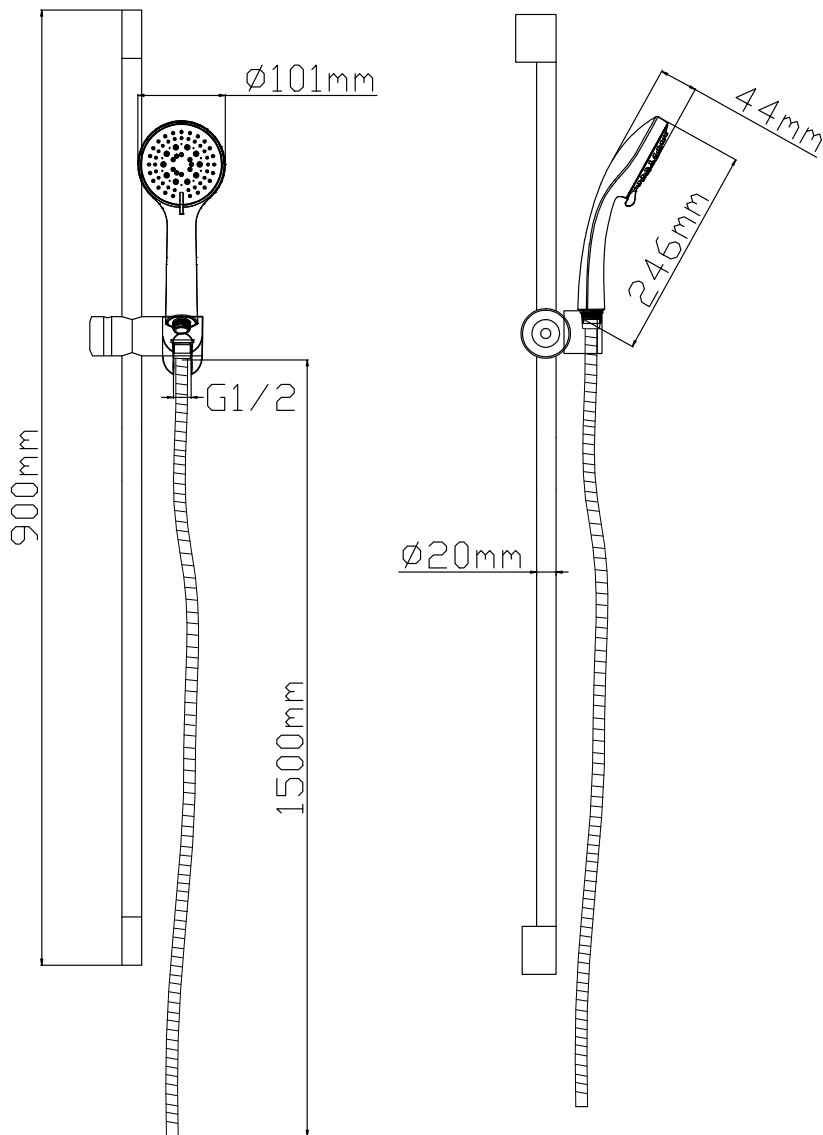

Phoenix

DESIGNED FOR YOU

Technical Data Sheet

Range:	Showers
Type:	Slide Rail Kit
Code:	SK037
Version/Date:	v1 1/17

Information:

Finishes:

Chrome

Guarantee/Aftercare: During installation extra care must be taken to avoid damaging the fittings. We provide a guarantee against faulty manufacture or materials (excluding serviceable parts), providing they have been installed, cared for and used in accordance with our instructions and good plumbing practice.

Notes: Drawings may not be to scale. All dimensions in mm unless otherwise stated. Information correct at time of printing but subject to change at any time.