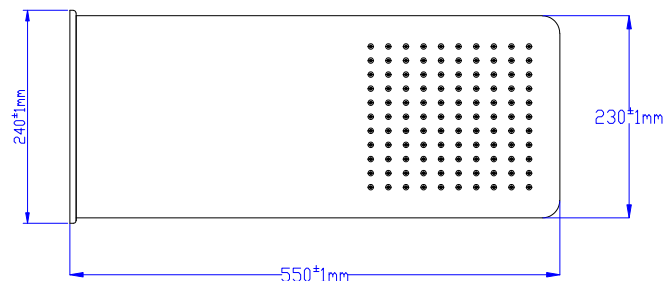

Phoenix

DESIGNED FOR YOU

Technical Data Sheet

Range: Shower Heads

Type: Blade

Code: SH055 SH056 SH057 SH058

Version/Date: v2 1/17

Guarantee/Aftercare: During installation extra care must be taken to avoid damaging the fittings. We provide a guarantee against faulty manufacture or materials (excluding serviceable parts), providing they have been installed, cared for and used in accordance with our instructions and good plumbing practice.

Notes: Drawings may not be to scale. All dimensions in mm unless otherwise stated. Information correct at time of printing but subject to change at any time.