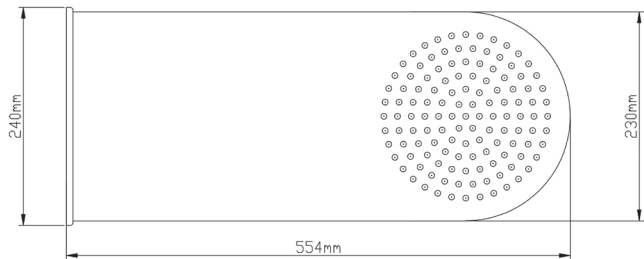

Phoenix

DESIGNED FOR YOU

Technical Data Sheet

Range: Shower Heads

Type: Blade

Code: SH055 SH056 SH057 SH058

Version/Date: v2 1/17

Guarantee/Aftercare: During installation extra care must be taken to avoid damaging the fittings. We provide a guarantee against faulty manufacture or materials (excluding serviceable parts), providing they have been installed, cared for and used in accordance with our instructions and good plumbing practice.

Notes: Drawings may not be to scale. All dimensions in mm unless otherwise stated. Information correct at time of printing but subject to change at any time.