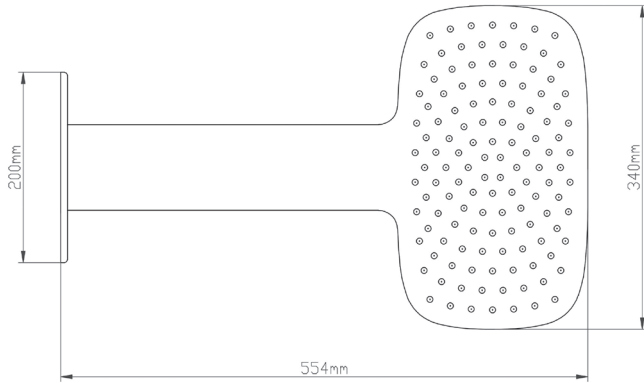

Phoenix

DESIGNED FOR YOU

Technical Data Sheet

Range: Shower Heads

Type: Blade

Code: SH055 SH056 SH057 SH058

Version/Date: v2 1/17

Guarantee/Aftercare: During installation extra care must be taken to avoid damaging the fittings. We provide a guarantee against faulty manufacture or materials (excluding serviceable parts), providing they have been installed, cared for and used in accordance with our instructions and good plumbing practice.

Notes: Drawings may not be to scale. All dimensions in mm unless otherwise stated. Information correct at time of printing but subject to change at any time.