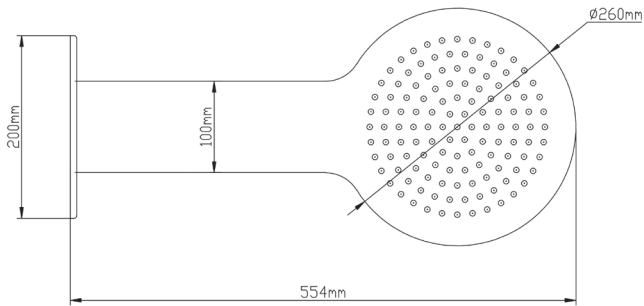

Phoenix

DESIGNED FOR YOU

Technical Data Sheet

Range: Shower Heads

Type: Blade

Code: SH055 SH056 SH057 SH058

Version/Date: v2 1/17

Guarantee/Aftercare: During installation extra care must be taken to avoid damaging the fittings. We provide a guarantee against faulty manufacture or materials (excluding serviceable parts), providing they have been installed, cared for and used in accordance with our instructions and good plumbing practice.

Notes: Drawings may not be to scale. All dimensions in mm unless otherwise stated. Information correct at time of printing but subject to change at any time.