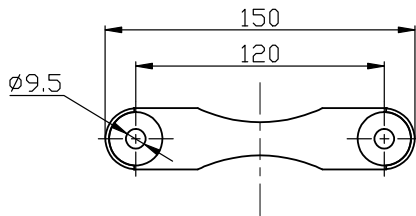

# Phoenix

DESIGNED FOR YOU

Technical Data Sheet

Range: Radiators  
Type: Nicole 4 Column Legs  
Code: RA41LS  
Version/Date: v1 01/16

Notes: Drawings may not be to scale. All dimensions in mm unless otherwise stated. Information correct at time of printing but subject to change at any time.