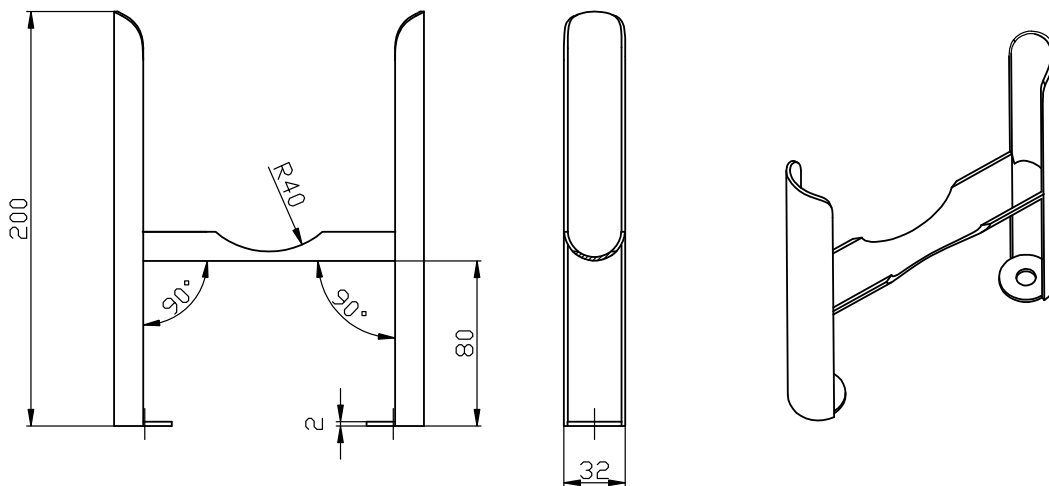

# Phoenix

DESIGNED FOR YOU

Technical Data Sheet

Range: Radiators  
Type: Nicole 4 Column Legs  
Code: RA41LS  
Version/Date: v1 01/16

Notes: Drawings may not be to scale. All dimensions in mm unless otherwise stated. Information correct at time of printing but subject to change at any time.