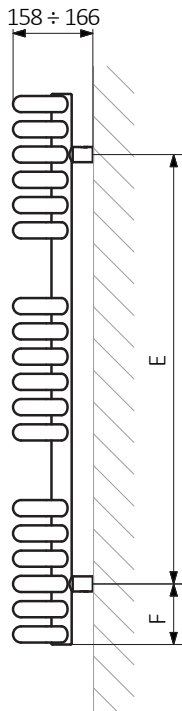

# Phoenix

DESIGNED FOR YOU

Technical Data Sheet

Range: Radiators  
 Type: Bow  
 Code: RA260 RA261  
 Version/Date: v1 07/16

SX

1090 x 520  
 ↑↓ ↔

Height A	Width B	Pipe centres C2	Bracketing distance horizontal D	Bracketing distance vertical E	Bracket from collector end F	Net weight
[mm]	[mm]	[mm]	[mm]	[mm]	[mm]	[kg]
1090	520	400	400	850	120	18.78

Notes: Drawings may not be to scale. All dimensions in mm unless otherwise stated. Information correct at time of printing but subject to change at any time.