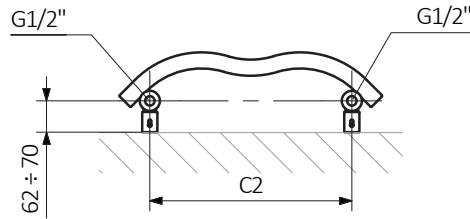

# Phoenix

DESIGNED FOR YOU

Technical Data Sheet

Range: Radiators  
 Type: Bow  
 Code: RA260 RA261  
 Version/Date: v1 07/16

SX

1090 x 520  
 ↑↓ ↔

Height A	Width B	Pipe centres C2	Bracketing distance horizontal D	Bracketing distance vertical E	Bracket from collector end F	Net weight
[mm]	[mm]	[mm]	[mm]	[mm]	[mm]	[kg]
1090	520	400	400	850	120	18.78

Notes: Drawings may not be to scale. All dimensions in mm unless otherwise stated. Information correct at time of printing but subject to change at any time.