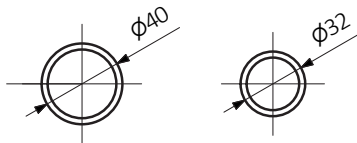

# Phoenix

DESIGNED FOR YOU

Technical Data Sheet

Range: Radiators  
 Type: Bow  
 Code: RA260 RA261  
 Version/Date: v1 07/16

SX

1090 x 520  
 ↑↓ ↔

Height A	Width B	Pipe centres C2	Bracketing distance horizontal D	Bracketing distance vertical E	Bracket from collector end F	Net weight
[mm]	[mm]	[mm]	[mm]	[mm]	[mm]	[kg]
1090	520	400	400	850	120	18.78