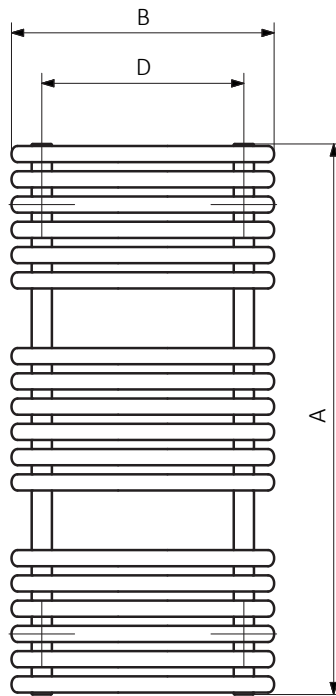

# Phoenix

DESIGNED FOR YOU

Technical Data Sheet

Range: Radiators  
 Type: Bow  
 Code: RA260 RA261  
 Version/Date: v1 07/16

SX

1090 x 520  
 ↑↓ ↔

Height A	Width B	Pipe centres C2	Bracketing distance horizontal D	Bracketing distance vertical E	Bracket from collector end F	Net weight
[mm]	[mm]	[mm]	[mm]	[mm]	[mm]	[kg]
1090	520	400	400	850	120	18.78

Notes: Drawings may not be to scale. All dimensions in mm unless otherwise stated. Information correct at time of printing but subject to change at any time.