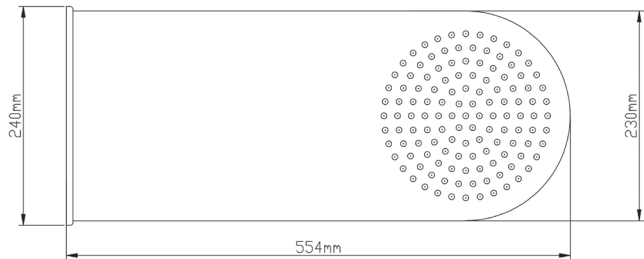

Phoenix

DESIGNED FOR YOU

Technical Data Sheet

Range: Shower Heads
 Type: Blade
 Code: SH055 SH057 SH058
 Version/Date: v1 6/16

Information:

Finishes:

Chrome

Guarantee/Aftercare: During installation extra care must be taken to avoid damaging the fittings. We provide a guarantee against faulty manufacture or materials (excluding serviceable parts), providing they have been installed, cared for and used in accordance with our instructions and good plumbing practice.

Notes: Drawings may not be to scale. All dimensions in mm unless otherwise stated. Information correct at time of printing but subject to change at any time.