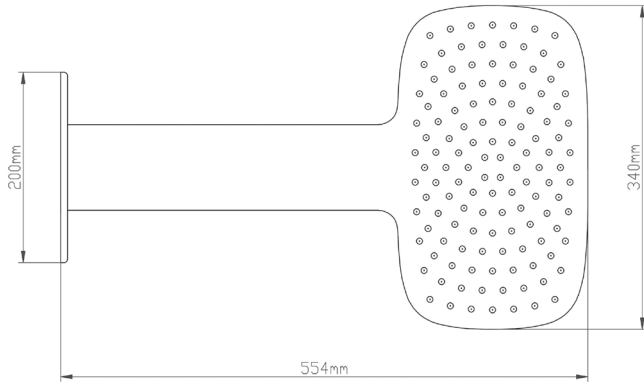

Phoenix

DESIGNED FOR YOU

Technical Data Sheet

Range: Shower Heads
 Type: Blade
 Code: SH055 SH057 SH058
 Version/Date: v1 6/16

Information:

Finishes:

Chrome

Guarantee/Aftercare: During installation extra care must be taken to avoid damaging the fittings. We provide a guarantee against faulty manufacture or materials (excluding serviceable parts), providing they have been installed, cared for and used in accordance with our instructions and good plumbing practice.

Notes: Drawings may not be to scale. All dimensions in mm unless otherwise stated. Information correct at time of printing but subject to change at any time.