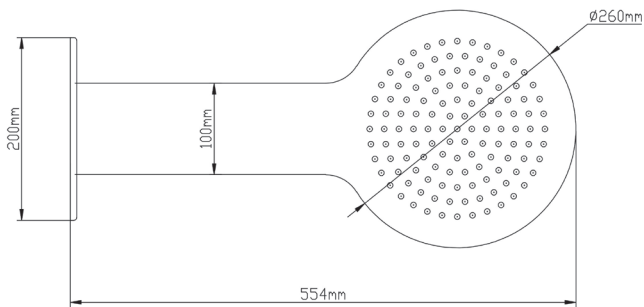

Phoenix

DESIGNED FOR YOU

Technical Data Sheet

Range: Shower Heads
 Type: Blade
 Code: SH055 SH057 SH058
 Version/Date: v1 6/16

Information:

Finishes:

Chrome

Guarantee/Aftercare: During installation extra care must be taken to avoid damaging the fittings. We provide a guarantee against faulty manufacture or materials (excluding serviceable parts), providing they have been installed, cared for and used in accordance with our instructions and good plumbing practice.

Notes: Drawings may not be to scale. All dimensions in mm unless otherwise stated. Information correct at time of printing but subject to change at any time.