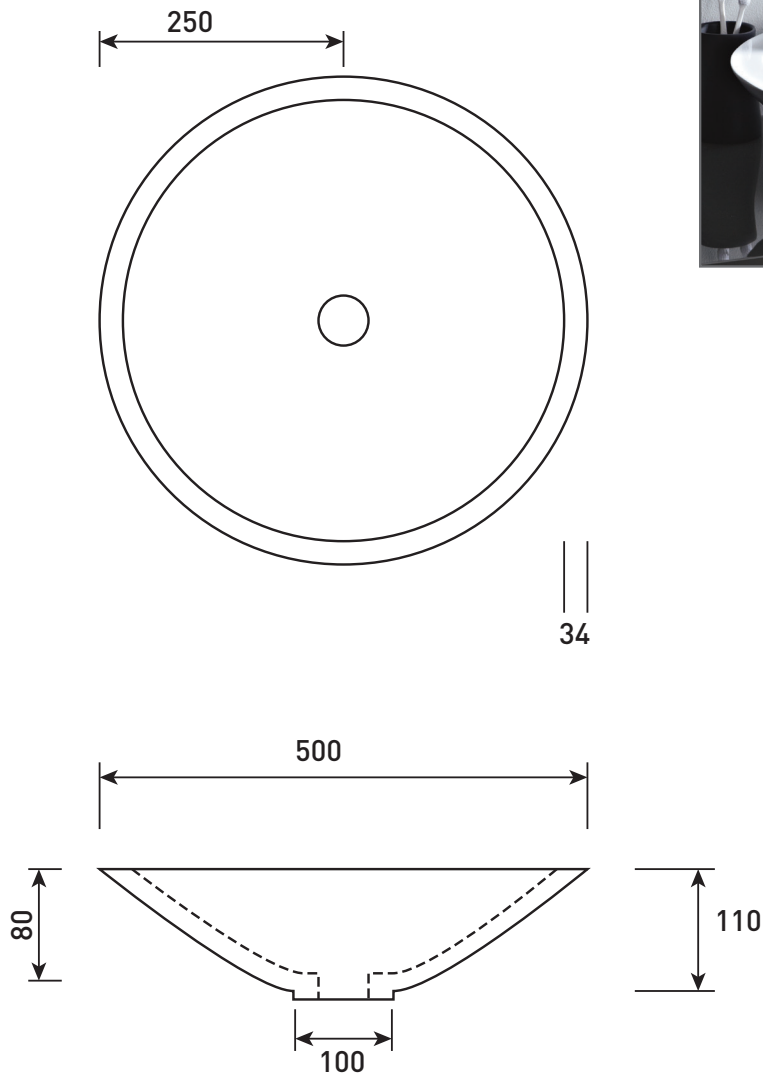

Phoenix

DESIGNED FOR YOU

Technical Data Sheet

Range: Basins

Type: Round Counter Top

Code: VB035

Version/Date: v1 03/16

Information:
No overflow
Mineral Cast

Notes: Drawings may not be to scale. All dimensions in mm unless otherwise stated. Information correct at time of printing but subject to change at any time.