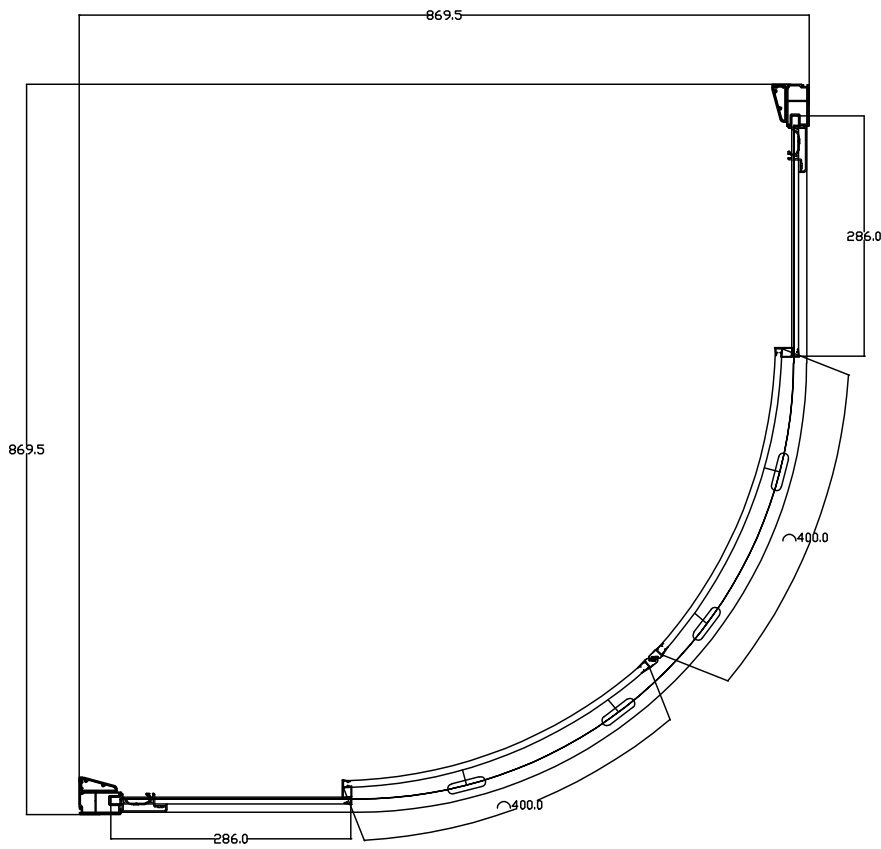

Phoenix

DESIGNED FOR YOU

Technical Data Sheet

Range: Shower Enclosures

Type: Spirit 8mm Framed Quad Door

Code: SE901

Version/Date: v1 01/16

TOP VIEW

Information: Easy clean glass, 10 year guarantee.
Height: 200cm

Guarantee/Aftercare: During installation extra care must be taken to avoid damaging the fittings. We provide a guarantee against faulty manufacture or materials (excluding serviceable parts), providing they have been installed, cared for and used in accordance with our instructions and good plumbing practice.

Notes: Drawings may not be to scale. All dimensions in mm unless otherwise stated. Information correct at time of printing but subject to change at any time.