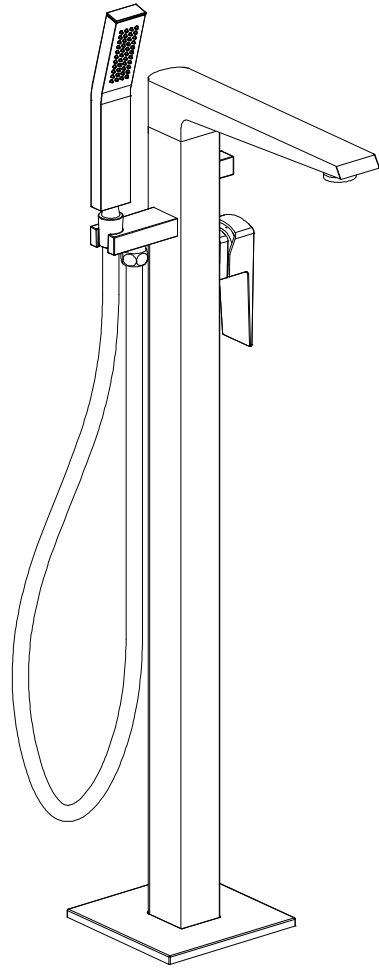

KIARA FREESTANDING MONO BATH SHOWER MIXER

Art NO:KI020

FLOW RATE CURVES